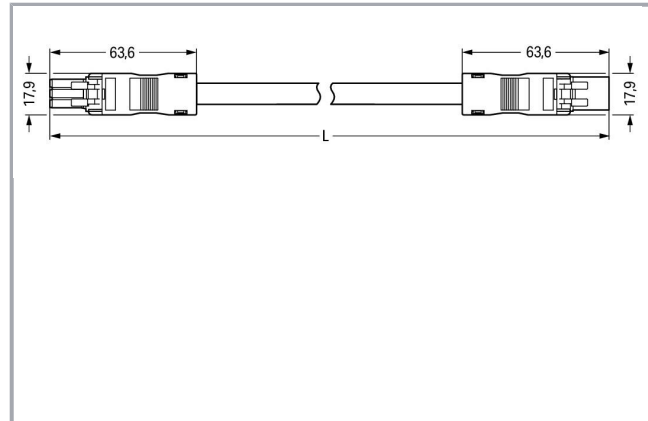

Fișă tehnică | Număr articol: 891-8993/005-405

pre-assembled interconnecting cable; Socket/plug; 3-pole; Cod. B; 4m; 1,00 mm²; light green

www.wago.com/891-8993/005-405

Descriere articol

- Protected against mismatching and maintenance-free
- Compact design with 4.4 mm pole spacing
- Components can be clearly printed on and color-coded to meet custom requirements

Approvals per UL 1977

Rated voltage UL 1977	600 V
Rated current UL 1977	14 A

Connection data

Pole No.	3
Total number of potentials	3
Conductor preparation	tip-bonded
Sheathed cable diameter	6,3 ... 8 mm
Wire cross-section	1 mm ²
Connection type	Socket - Plug

Geometrical Data

Pin spacing	4,4 mm / 0.173 inch
Total length	4 m

Mechanical data

Coding	B
Mating force of a plug-in connection	approx. 20 ... 70 N (depending on pole number)
Retention force of a plug-in connection	when locked: > 80N
Unmating force of a plug-in connection	when unlocked: approx. 20 ... 70 N (depending on pole number)
Number of mating cycles	200, without resistive load 100, with resistive load $I_N = 16$ A, tested (1.5 mm ² /16 AWG)
Connection type	Socket - Plug
Type of pre-assembled cable	Interconnecting cable
Cable type	Control line 3 x 1