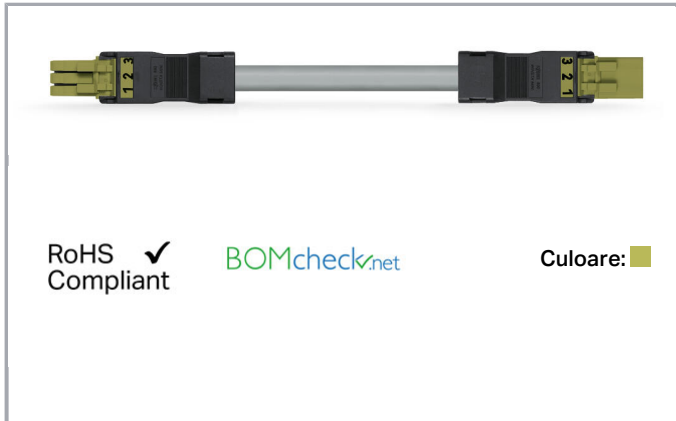

Fișă tehnică | Număr articol: 891-8993/005-405

pre-assembled interconnecting cable; Socket/plug; 3-pole; Cod. B; 4m; 1,00 mm²; light green

www.wago.com/891-8993/005-405

Descriere articol

- Protected against mismatching and maintenance-free
- Compact design with 4.4 mm pole spacing
- Components can be clearly printed on and color-coded to meet custom requirements

Note:

Cables with a different fire class can be found in the eShop.

Note on mismatching protection:

All WINSTA[®] components are 100% protected against mismatching when:

- plugging different numbers of poles
- plugging while rotated 180
- plugging while laterally staggered
- plugging one pole