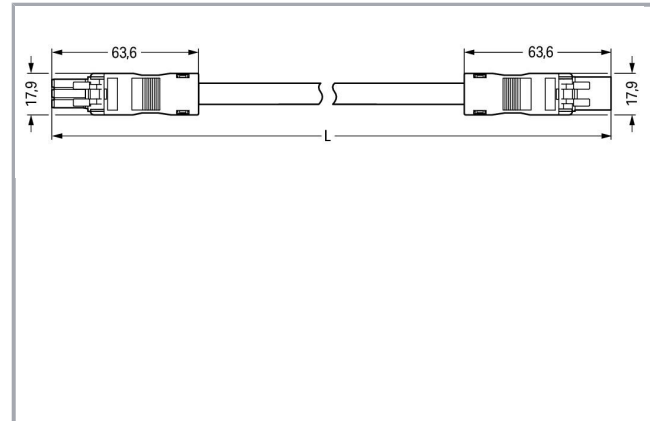

## Fișă tehnică | Număr articol: 891-8993/005-207

pre-assembled interconnecting cable; Socket/plug; 3-pole; Cod. B; 2 m; 1,00 mm<sup>2</sup>; pink

[www.wago.com/891-8993/005-207](http://www.wago.com/891-8993/005-207)

### Descriere articol

- Protected against mismatching and maintenance-free
- Compact design with 4.4 mm pole spacing
- Components can be clearly printed on and color-coded to meet custom requirements

### Geometrical Data

Pin spacing	4,4 mm / 0.173 inch
Total length	2 m