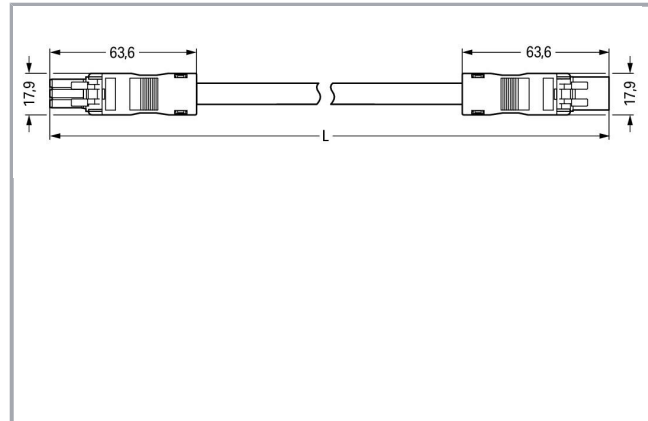

## Fișă tehnică | Număr articol: 891-8993/005-203

pre-assembled interconnecting cable; Eca; Socket/plug; 3-pole; Cod. B; 2 m;  
1,00 mm<sup>2</sup>; gray

[www.wago.com/891-8993/005-203](http://www.wago.com/891-8993/005-203)

### Descriere articol

- Protected against mismatching and maintenance-free
- Compact design with 4.4 mm pole spacing
- Components can be clearly printed on and color-coded to meet custom requirements

### Geometrical Data

Pin spacing	4,4 mm / 0.173 inch
Total length	2 m