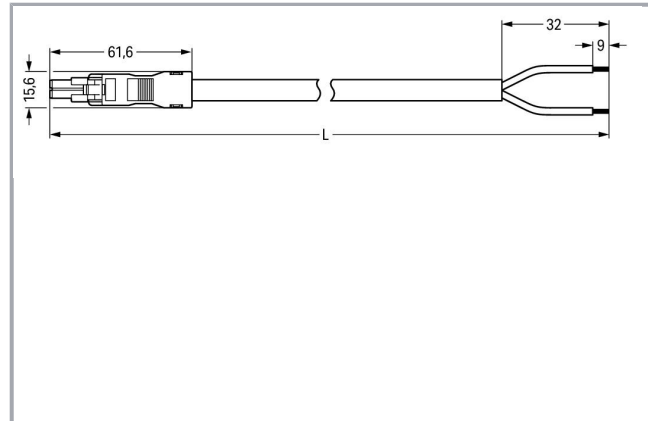

Fișă tehnică | Număr articol: 891-8992/106-307

pre-assembled connecting cable; Eca; Socket/open-ended; 2-pole; Cod. B;
Control cable 2 x 1.5 mm²; 3 m; 1,50 mm²; pink

www.wago.com/891-8992/106-307

Descriere articol

- Protected against mismatching and maintenance-free
- Compact design with 4.4 mm pole spacing
- Components can be clearly printed on and color-coded to meet custom requirements

Note:

Cables with a different fire class can be found in the eShop.

Approvals per UL 1977

Rated voltage UL 1977	600 V
Rated current UL 1977	14 A

Connection data

Pole No.	2
Total number of potentials	2
Conductor preparation	tip-bonded
Sheathed cable diameter	6,8 ... 8,6 mm
Wire cross-section	1,5 mm ²
Strip length (outer insulation)	32 mm
Connection type	Socket - Free end