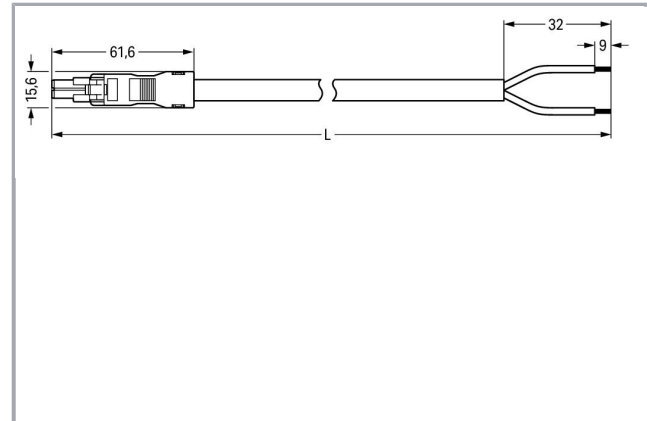

Fișă tehnică | Număr articol: 891-8992/106-107

pre-assembled connecting cable; Eca; Socket/open-ended; 2-pole; Cod. B;
Control cable 2 x 1.5 mm²; 1 m; 1,50 mm²; pink

www.wago.com/891-8992/106-107

Descriere articol

- Protected against mismatching and maintenance-free
- Compact design with 4.4 mm pole spacing
- Components can be clearly printed on and color-coded to meet custom requirements

Note:

Cables with a different fire class can be found in the eShop.

Approvals per UL 1977

Rated voltage UL 1977	600 V
Rated current UL 1977	14 A

Connection data

Pole No.	2
Total number of potentials	2
Conductor preparation	tip-bonded
Sheathed cable diameter	6,8 ... 8,6 mm
Wire cross-section	1,5 mm ²
Strip length (outer insulation)	32 mm
Connection type	Socket - Free end