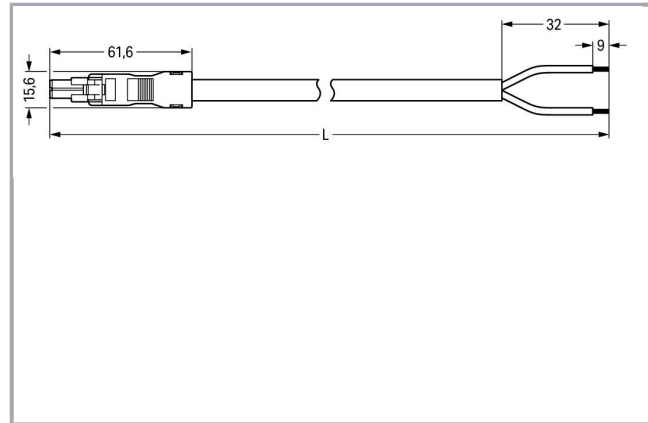

Fișă tehnică | Număr articol: 891-8992/106-103

pre-assembled connecting cable; Eca; Socket/open-ended; 2-pole; Cod. B;
Control cable 2 x 1.5 mm²; 1 m; 1,50 mm²; gray

www.wago.com/891-8992/106-103

Descriere articol

- Protected against mismatching and maintenance-free
- Compact design with 4.4 mm pole spacing
- Components can be clearly printed on and color-coded to meet custom requirements

Note:

Cables with a different fire class can be found in the eShop.

Approvals per UL 1977

Rated voltage UL 1977	600 V
Rated current UL 1977	14 A

Connection data

Pole No.	2
Total number of potentials	2
Conductor preparation	tip-bonded
Sheathed cable diameter	6,8 ... 8,6 mm
Wire cross-section	1,5 mm ²
Strip length (outer insulation)	32 mm
Connection type	Socket - Free end