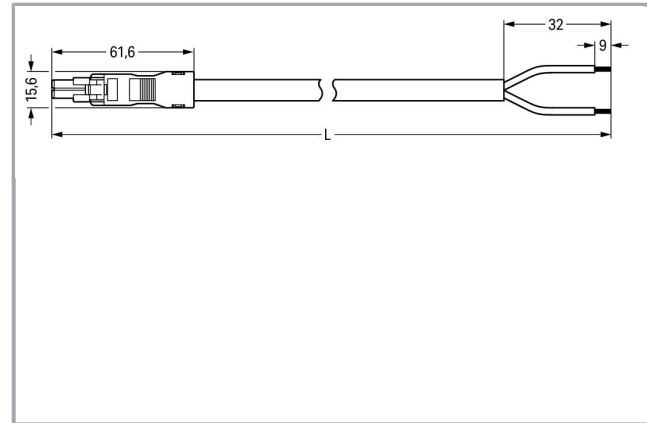

Fișă tehnică | Număr articol: 891-8992/105-807

pre-assembled connecting cable; Eca; Socket/open-ended; 2-pole; Cod. B;
Control cable 2 x 1.0 mm²; 8 m; 1,00 mm²; pink

www.wago.com/891-8992/105-807

Descriere articol

- Protected against mismatching and maintenance-free
- Compact design with 4.4 mm pole spacing
- Components can be clearly printed on and color-coded to meet custom requirements

Note:

Cables with a different fire class can be found in the eShop.

Approvals per UL 1977

Rated voltage UL 1977	600 V
Rated current UL 1977	14 A

Connection data

Strip length	9 mm / 0.35 inch
Pole No.	2
Total number of potentials	2
Conductor preparation	tip-bonded
Sheathed cable diameter	5,9 ... 7,5 mm
Wire cross-section	1 mm ²
Strip length (outer insulation)	32 mm
Connection type	Socket - Free end

Geometrical Data

Pin spacing	4,4 mm / 0.173 inch
Total length	8 m

Mechanical data

Coding	B
Mating force of a plug-in connection	approx. 20 ... 70 N (depending on pole number)
Retention force of a plug-in connection	when locked: > 80N
Unmating force of a plug-in connection	when unlocked: approx. 20 ... 70 N (depending on pole number)
Number of mating cycles	200, without resistive load 100, with resistive load $I_N = 16$ A, tested (1.5 mm ² /16 AWG)
Connection type	Socket - free end