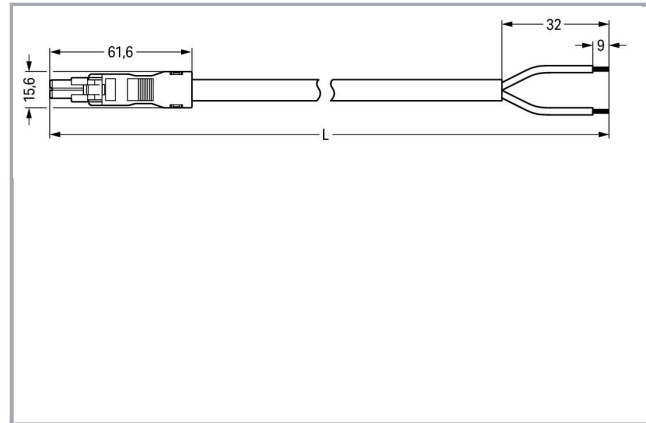

Fișă tehnică | Număr articol: 891-8992/105-705

pre-assembled connecting cable; Eca; Socket/open-ended; 2-pole; Cod. B;
Control cable 2 x 1.0 mm²; 7 m; 1,00 mm²; light green

www.wago.com/891-8992/105-705

Descriere articol

- Protected against mismatching and maintenance-free
- Compact design with 4.4 mm pole spacing
- Components can be clearly printed on and color-coded to meet custom requirements

Note:

Cables with a different fire class can be found in the eShop.

Approvals per UL 1977

Rated voltage UL 1977	600 V
Rated current UL 1977	14 A

Connection data

Strip length	9 mm / 0.35 inch
Pole No.	2
Total number of potentials	2
Conductor preparation	tip-bonded
Sheathed cable diameter	5,9 ... 7,5 mm
Wire cross-section	1 mm ²
Strip length (outer insulation)	32 mm
Connection type	Socket - Free end

Geometrical Data

Pin spacing	4,4 mm / 0.173 inch
Total length	7 m

Mechanical data

Coding	B
Mating force of a plug-in connection	approx. 20 ... 70 N (depending on pole number)
Retention force of a plug-in connection	when locked: > 80N
Unmating force of a plug-in connection	when unlocked: approx. 20 ... 70 N (depending on pole number)
Number of mating cycles	200, without resistive load 100, with resistive load $I_N = 16$ A, tested (1.5 mm ² /16 AWG)
Connection type	Socket - free end