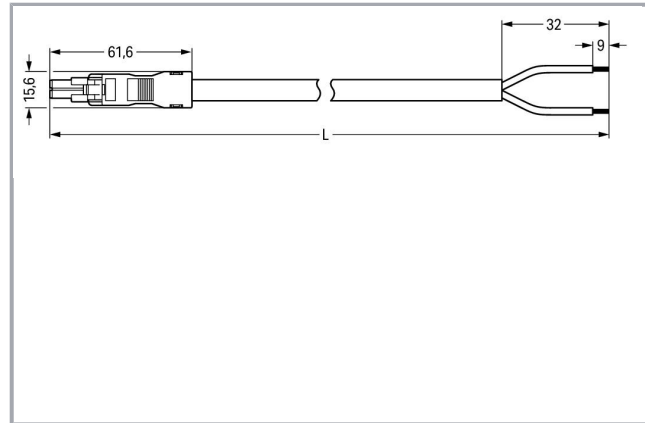

Fișă tehnică | Număr articol: 891-8992/105-607

pre-assembled connecting cable; Eca; Socket/open-ended; 2-pole; Cod. B;
Control cable 2 x 1.0 mm²; 6 m; 1,00 mm²; pink

www.wago.com/891-8992/105-607

Descriere articol

- Protected against mismatching and maintenance-free
- Compact design with 4.4 mm pole spacing
- Components can be clearly printed on and color-coded to meet custom requirements

Note:

Cables with a different fire class can be found in the eShop.

Approvals per UL 1977

Rated voltage UL 1977	600 V
Rated current UL 1977	14 A

Connection data

Strip length	9 mm / 0.35 inch
Pole No.	2
Total number of potentials	2
Conductor preparation	tip-bonded
Sheathed cable diameter	5,9 ... 7,5 mm
Wire cross-section	1 mm ²
Strip length (outer insulation)	32 mm
Connection type	Socket - Free end

Geometrical Data

Pin spacing	4,4 mm / 0.173 inch
Total length	6 m

Mechanical data

Coding	B
Mating force of a plug-in connection	approx. 20 ... 70 N (depending on pole number)
Retention force of a plug-in connection	when locked: > 80N
Unmating force of a plug-in connection	when unlocked: approx. 20 ... 70 N (depending on pole number)
Number of mating cycles	200, without resistive load 100, with resistive load $I_N = 16$ A, tested (1.5 mm ² /16 AWG)
Connection type	Socket - free end