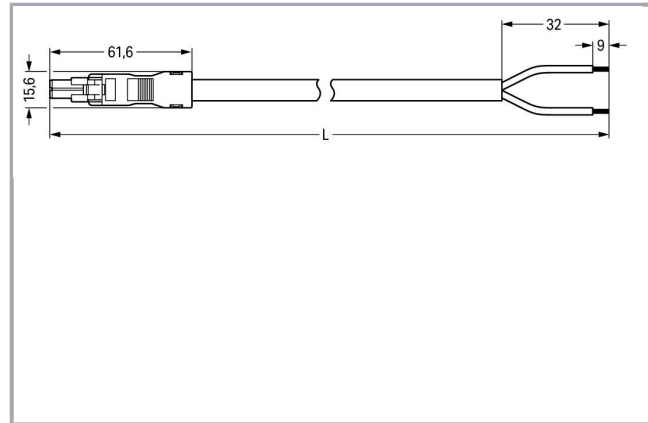

Fișă tehnică | Număr articol: 891-8992/105-603

pre-assembled connecting cable; Eca; Socket/open-ended; 2-pole; Cod. B;
Control cable 2 x 1.0 mm²; 6 m; 1,00 mm²; gray

www.wago.com/891-8992/105-603

Descriere articol

- Protected against mismatching and maintenance-free
- Compact design with 4.4 mm pole spacing
- Components can be clearly printed on and color-coded to meet custom requirements

Note:

Cables with a different fire class can be found in the eShop.

Approvals per UL 1977

Rated voltage UL 1977	600 V
Rated current UL 1977	14 A

Connection data

Strip length	9 mm / 0.35 inch
Pole No.	2
Total number of potentials	2
Conductor preparation	tip-bonded
Sheathed cable diameter	5,9 ... 7,5 mm
Wire cross-section	1 mm ²
Strip length (outer insulation)	32 mm
Connection type	Socket - Free end

Geometrical Data

Pin spacing	4,4 mm / 0.173 inch
Total length	6 m

Mechanical data

Coding	B
Mating force of a plug-in connection	approx. 20 ... 70 N (depending on pole number)
Retention force of a plug-in connection	when locked: > 80N
Unmating force of a plug-in connection	when unlocked: approx. 20 ... 70 N (depending on pole number)
Number of mating cycles	200, without resistive load 100, with resistive load $I_N = 16$ A, tested (1.5 mm ² /16 AWG)
Connection type	Socket - free end