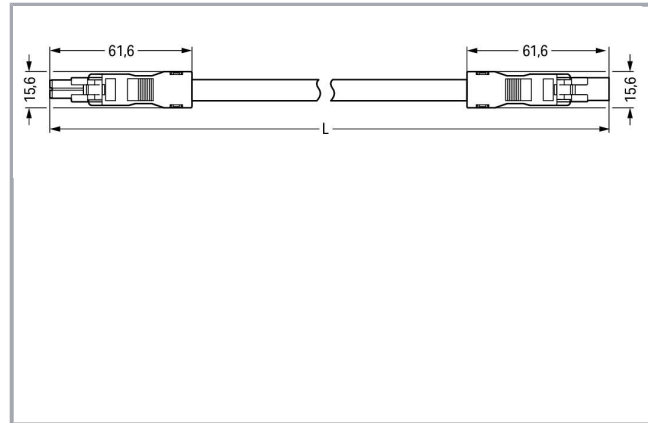

Fișă tehnică | Număr articol: 891-8992/015-402

pre-assembled interconnecting cable; Eca; Socket/plug; 2-pole; Cod. A; 4m;
1,00 mm²; white

www.wago.com/891-8992/015-402

RoHS
Compliant

BOMcheck.net

Culoare:

Descriere articol

- Protected against mismatching and maintenance-free
- Compact design with 4.4 mm pole spacing

Note:

Cables with a different fire class can be found in the eShop.

Note on mismatching protection:

All WINSTA[®] components are 100% protected against mismatching when:

Approvals per UL 1977

Rated voltage UL 1977	600 V
Rated current UL 1977	14 A

Connection data

Pole No.	2
Total number of potentials	2
Conductor preparation	tip-bonded
Sheathed cable diameter	5,9 ... 7,5 mm
Wire cross-section	1 mm ²
Connection type	Socket - Plug

Geometrical Data

Pin spacing	4,4 mm / 0.173 inch
Total length	4 m

Mechanical data

Coding	A
Mating force of a plug-in connection	approx. 20 ... 70 N (depending on pole number)
Retention force of a plug-in connection	when locked: > 80N
Unmating force of a plug-in connection	when unlocked: approx. 20 ... 70 N (depending on pole number)
Number of mating cycles	200, without resistive load 100, with resistive load $I_N = 16$ A, tested (1.5mm ² /AWG 16)
Connection type	Socket - Plug
Type of pre-assembled cable	Interconnecting cable
Cable type	H05Z1Z1-F 2x1