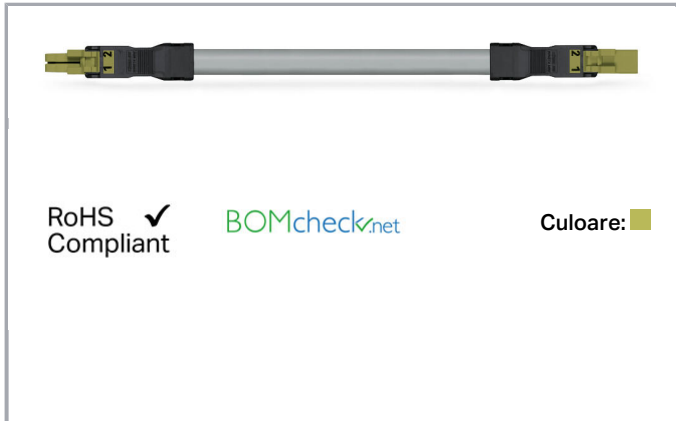

Fișă tehnică | Număr articol: 891-8992/006-705

pre-assembled interconnecting cable; Eca; Socket/plug; 2-pole; Cod. B;
Control cable 2 x 1.5 mm²; 7 m; 1,50 mm²; light green

www.wago.com/891-8992/006-705

Descriere articol

- Protected against mismatching and maintenance-free
- Compact design with 4.4 mm pole spacing
- Components can be clearly printed on and color-coded to meet custom requirements

Note:

Cables with a different fire class can be found in the eShop.

Note on mismatching protection:

All WINSTA[®] components are 100% protected against mismatching when:

- plugging different numbers of poles
- plugging while rotated 180
- plugging while laterally staggered
- plugging one pole