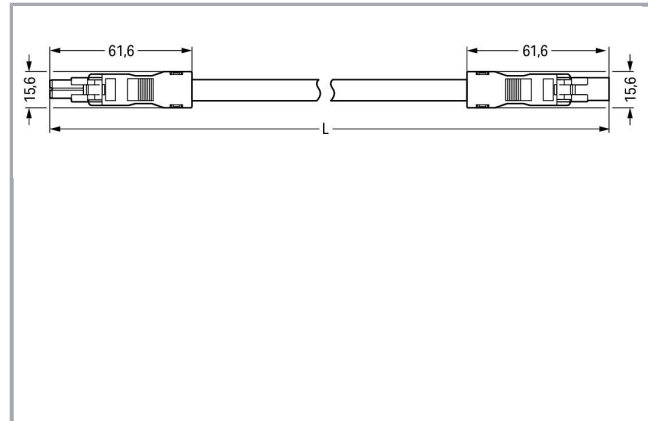

Fișă tehnică | Număr articol: 891-8992/006-705

pre-assembled interconnecting cable; Eca; Socket/plug; 2-pole; Cod. B;
Control cable 2 x 1.5 mm²; 7 m; 1,50 mm²; light green

www.wago.com/891-8992/006-705

Descriere articol

- Protected against mismatching and maintenance-free
- Compact design with 4.4 mm pole spacing
- Components can be clearly printed on and color-coded to meet custom requirements

Note:

Cables with a different fire class can be found in the eShop.

Approvals per UL 1977

Rated voltage UL 1977	600 V
Rated current UL 1977	14 A

Connection data

Pole No.	2
Total number of potentials	2
Conductor preparation	tip-bonded
Sheathed cable diameter	6,8 ... 8,6 mm
Wire cross-section	1,5 mm ²
Connection type	Socket - Plug

Geometrical Data

Pin spacing	4,4 mm / 0.173 inch
Total length	7 m

Mechanical data

Coding	B
Mating force of a plug-in connection	approx. 20 ... 70 N (depending on pole number)
Retention force of a plug-in connection	when locked: > 80N
Unmating force of a plug-in connection	when unlocked: approx. 20 ... 70 N (depending on pole number)
Number of mating cycles	200, without resistive load 100, with resistive load $I_N = 16$ A, tested (1.5 mm ² /16 AWG)
Connection type	Socket - Plug
Type of pre-assembled cable	Interconnecting cable
Cable type	Control line 2 x 1.5