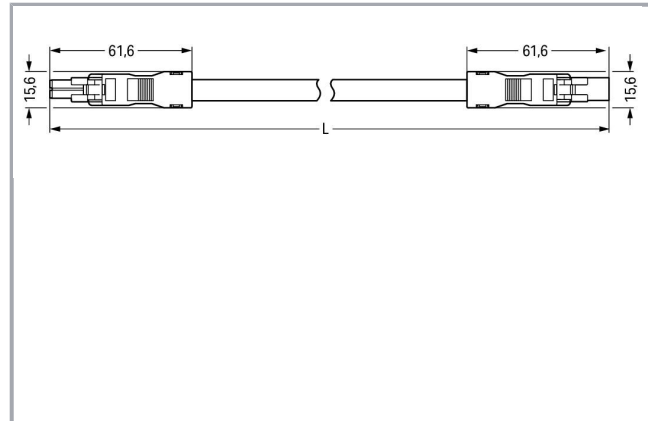

Fișă tehnică | Număr articol: 891-8992/006-703

pre-assembled interconnecting cable; Eca; Socket/plug; 2-pole; Cod. B;
Control cable 2 x 1.5 mm²; 7 m; 1,50 mm²; gray

www.wago.com/891-8992/006-703

Descriere articol

- Protected against mismatching and maintenance-free
- Compact design with 4.4 mm pole spacing
- Components can be clearly printed on and color-coded to meet custom requirements

Note:

Cables with a different fire class can be found in the eShop.

Approvals per UL 1977

Rated voltage UL 1977	600 V
Rated current UL 1977	14 A

Connection data

Pole No.	2
Total number of potentials	2
Conductor preparation	tip-bonded
Sheathed cable diameter	6,8 ... 8,6 mm
Wire cross-section	1,5 mm ²
Connection type	Socket - Plug

Geometrical Data

Pin spacing	4,4 mm / 0.173 inch
Total length	7 m

Mechanical data

Coding	B
Mating force of a plug-in connection	approx. 20 ... 70 N (depending on pole number)
Retention force of a plug-in connection	when locked: > 80N
Unmating force of a plug-in connection	when unlocked: approx. 20 ... 70 N (depending on pole number)
Number of mating cycles	200, without resistive load 100, with resistive load $I_N = 16$ A, tested (1.5 mm ² /16 AWG)
Connection type	Socket - Plug
Type of pre-assembled cable	Interconnecting cable
Cable type	Control line 2 x 1.5