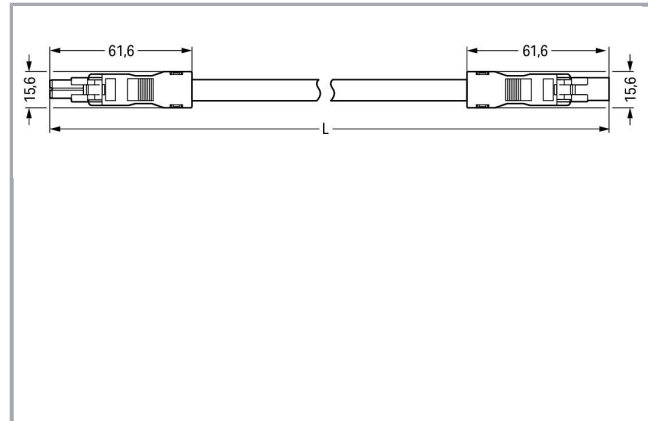

Fișă tehnică | Număr articol: 891-8992/006-605

pre-assembled interconnecting cable; Eca; Socket/plug; 2-pole; Cod. B;
Control cable 2 x 1.5 mm²; 6 m; 1,50 mm²; light green

www.wago.com/891-8992/006-605

Descriere articol

- Protected against mismatching and maintenance-free
- Compact design with 4.4 mm pole spacing
- Components can be clearly printed on and color-coded to meet custom requirements

Note:

Cables with a different fire class can be found in the eShop.

Approvals per UL 1977

Rated voltage UL 1977	600 V
Rated current UL 1977	14 A

Connection data

Pole No.	2
Total number of potentials	2
Conductor preparation	tip-bonded
Sheathed cable diameter	6,8 ... 8,6 mm
Wire cross-section	1,5 mm ²
Connection type	Socket - Plug

Geometrical Data

Pin spacing	4,4 mm / 0.173 inch
Total length	6 m

Mechanical data

Coding	B
Mating force of a plug-in connection	approx. 20 ... 70 N (depending on pole number)
Retention force of a plug-in connection	when locked: > 80N
Unmating force of a plug-in connection	when unlocked: approx. 20 ... 70 N (depending on pole number)
Number of mating cycles	200, without resistive load 100, with resistive load $I_N = 16$ A, tested (1.5 mm ² /16 AWG)
Connection type	Socket - Plug
Type of pre-assembled cable	Interconnecting cable
Cable type	Control line 2 x 1.5