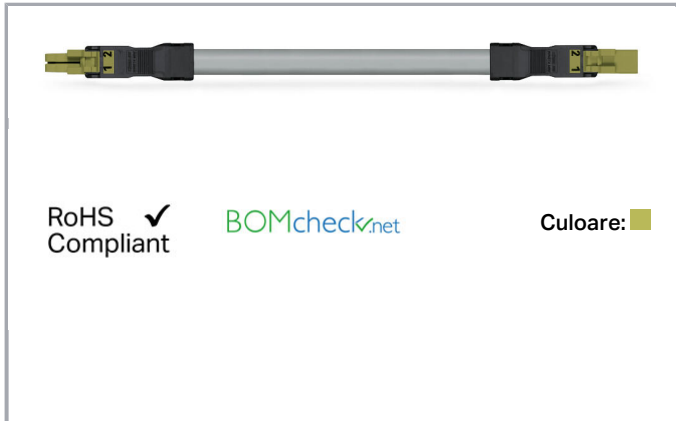

Fișă tehnică | Număr articol: 891-8992/006-605

pre-assembled interconnecting cable; Eca; Socket/plug; 2-pole; Cod. B;
Control cable 2 x 1.5 mm²; 6 m; 1,50 mm²; light green

www.wago.com/891-8992/006-605

Descriere articol

- Protected against mismatching and maintenance-free
- Compact design with 4.4 mm pole spacing
- Components can be clearly printed on and color-coded to meet custom requirements

Note:

Cables with a different fire class can be found in the eShop.

Note on mismatching protection:

All WINSTA[®] components are 100% protected against mismatching when:

- plugging different numbers of poles
- plugging while rotated 180
- plugging while laterally staggered
- plugging one pole