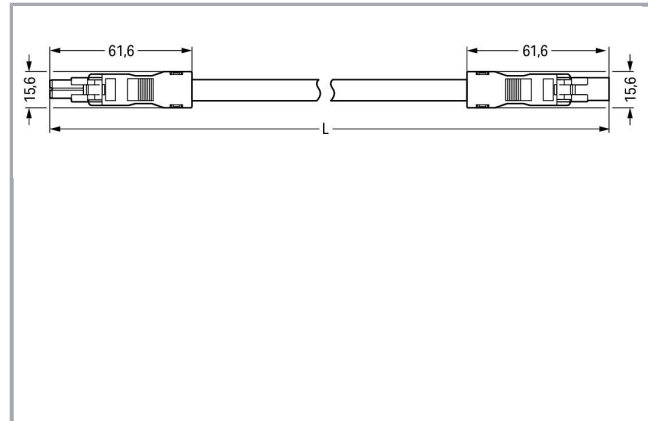

Fișă tehnică | Număr articol: 891-8992/006-403

pre-assembled interconnecting cable; Eca; Socket/plug; 2-pole; Cod. B;
Control cable 2 x 1.5 mm²; 4m; 1,50 mm²; gray

www.wago.com/891-8992/006-403

Descriere articol

- Protected against mismatching and maintenance-free
- Compact design with 4.4 mm pole spacing
- Components can be clearly printed on and color-coded to meet custom requirements

Note:

Cables with a different fire class can be found in the eShop.

Approvals per UL 1977

Rated voltage UL 1977	600 V
Rated current UL 1977	14 A

Connection data

Pole No.	2
Total number of potentials	2
Conductor preparation	tip-bonded
Sheathed cable diameter	6,8 ... 8,6 mm
Wire cross-section	1,5 mm ²
Connection type	Socket - Plug

Geometrical Data

Pin spacing	4,4 mm / 0.173 inch
Total length	4 m

Mechanical data

Coding	B
Mating force of a plug-in connection	approx. 20 ... 70 N (depending on pole number)
Retention force of a plug-in connection	when locked: > 80N
Unmating force of a plug-in connection	when unlocked: approx. 20 ... 70 N (depending on pole number)
Number of mating cycles	200, without resistive load 100, with resistive load $I_N = 16$ A, tested (1.5 mm ² /16 AWG)
Connection type	Socket - Plug
Type of pre-assembled cable	Interconnecting cable
Cable type	Control line 2 x 1.5