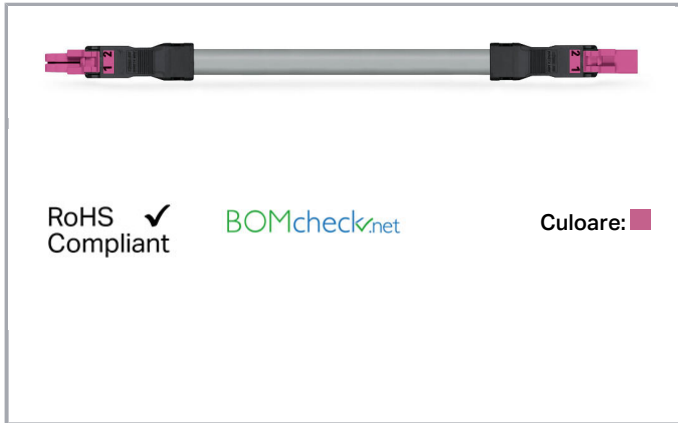

Fișă tehnică | Număr articol: 891-8992/005-707

pre-assembled interconnecting cable; Eca; Socket/plug; 2-pole; Cod. B;
Control cable 2 x 1.0 mm²; 7 m; 1,00 mm²; pink

www.wago.com/891-8992/005-707

Descriere articol

- Protected against mismatching and maintenance-free
- Compact design with 4.4 mm pole spacing
- Components can be clearly printed on and color-coded to meet custom requirements

Note:

Cables with a different fire class can be found in the eShop.

Note on mismatching protection:

All WINSTA[®] components are 100% protected against mismatching when:

- plugging different numbers of poles
- plugging while rotated 180
- plugging while laterally staggered
- plugging one pole