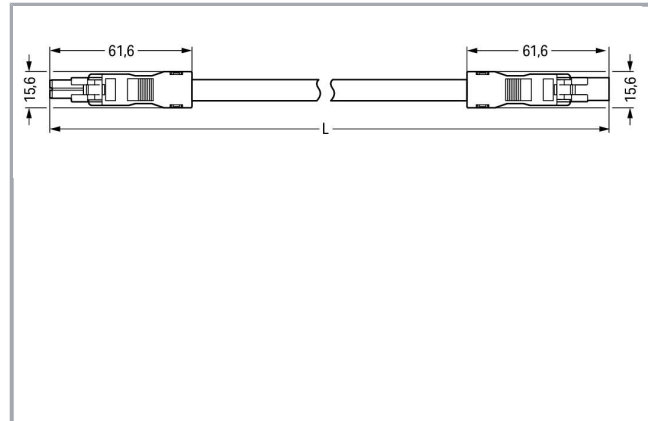

Fișă tehnică | Număr articol: 891-8992/005-705

pre-assembled interconnecting cable; Eca; Socket/plug; 2-pole; Cod. B;
Control cable 2 x 1.0 mm²; 7 m; 1,00 mm²; light green

www.wago.com/891-8992/005-705

Descriere articol

- Protected against mismatching and maintenance-free
- Compact design with 4.4 mm pole spacing
- Components can be clearly printed on and color-coded to meet custom requirements

Note:

Cables with a different fire class can be found in the eShop.

Approvals per UL 1977

Rated voltage UL 1977	600 V
Rated current UL 1977	14 A

Connection data

Pole No.	2
Total number of potentials	2
Conductor preparation	tip-bonded
Sheathed cable diameter	5,9 ... 7,5 mm
Wire cross-section	1 mm ²
Connection type	Socket - Plug

Geometrical Data

Pin spacing	4,4 mm / 0.173 inch
Total length	7 m

Mechanical data

Coding	B
Mating force of a plug-in connection	approx. 20 ... 70 N (depending on pole number)
Retention force of a plug-in connection	when locked: > 80N
Unmating force of a plug-in connection	when unlocked: approx. 20 ... 70 N (depending on pole number)
Number of mating cycles	200, without resistive load 100, with resistive load $I_N = 16$ A, tested (1.5 mm ² /16 AWG)
Connection type	Socket - Plug
Type of pre-assembled cable	Interconnecting cable
Cable type	Control line 2 x 1