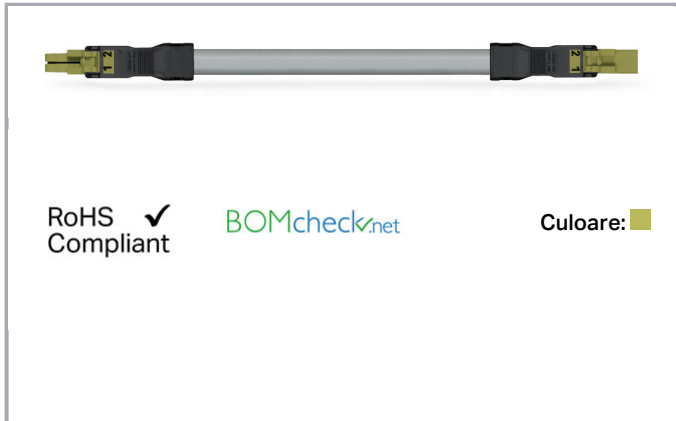

Fișă tehnică | Număr articol: 891-8992/005-705

pre-assembled interconnecting cable; Eca; Socket/plug; 2-pole; Cod. B;
Control cable 2 x 1.0 mm²; 7 m; 1,00 mm²; light green

www.wago.com/891-8992/005-705

Descriere articol

- Protected against mismatching and maintenance-free
- Compact design with 4.4 mm pole spacing
- Components can be clearly printed on and color-coded to meet custom requirements

Note:

Cables with a different fire class can be found in the eShop.

Note on mismatching protection:

All WINSTA[®] components are 100% protected against mismatching when:

- plugging different numbers of poles
- plugging while rotated 180
- plugging while laterally staggered
- plugging one pole