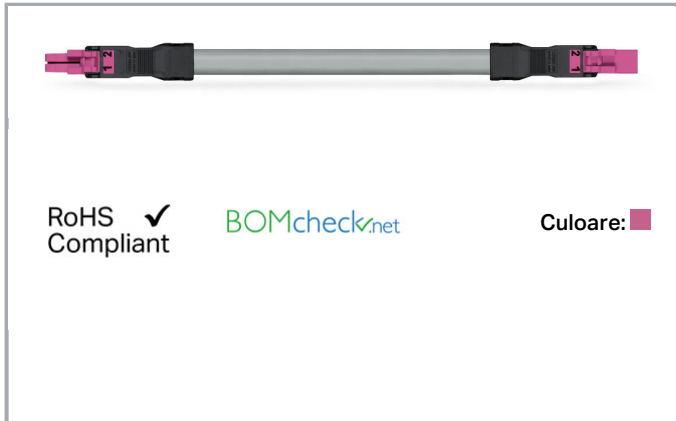

Fișă tehnică | Număr articol: 891-8992/005-607

pre-assembled interconnecting cable; Eca; Socket/plug; 2-pole; Cod. B;
Control cable 2 x 1.0 mm²; 6 m; 1,00 mm²; pink

www.wago.com/891-8992/005-607

Descriere articol

- Protected against mismatching and maintenance-free
- Compact design with 4.4 mm pole spacing
- Components can be clearly printed on and color-coded to meet custom requirements

Note:

Cables with a different fire class can be found in the eShop.

Note on mismatching protection:

All WINSTA[®] components are 100% protected against mismatching when:

- plugging different numbers of poles
- plugging while rotated 180
- plugging while laterally staggered
- plugging one pole