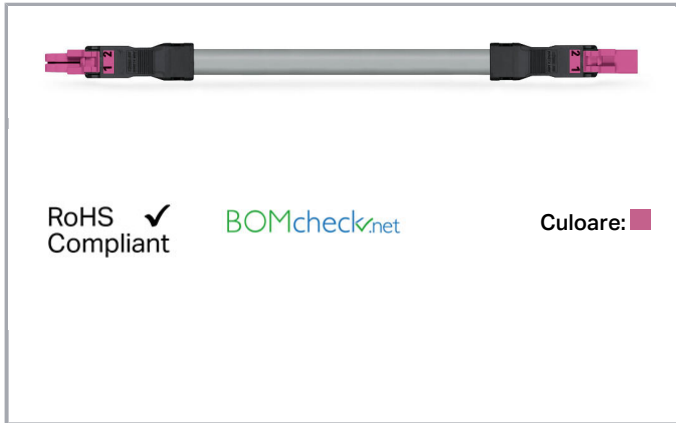

Fișă tehnică | Număr articol: 891-8992/005-407

pre-assembled interconnecting cable; Eca; Socket/plug; 2-pole; Cod. B;
Control cable 2 x 1.0 mm²; 4m; 1,00 mm²; pink

www.wago.com/891-8992/005-407

Descriere articol

- Protected against mismatching and maintenance-free
- Compact design with 4.4 mm pole spacing
- Components can be clearly printed on and color-coded to meet custom requirements

Note:

Cables with a different fire class can be found in the eShop.

Note on mismatching protection:

All WINSTA[®] components are 100% protected against mismatching when:

- plugging different numbers of poles
- plugging while rotated 180
- plugging while laterally staggered
- plugging one pole