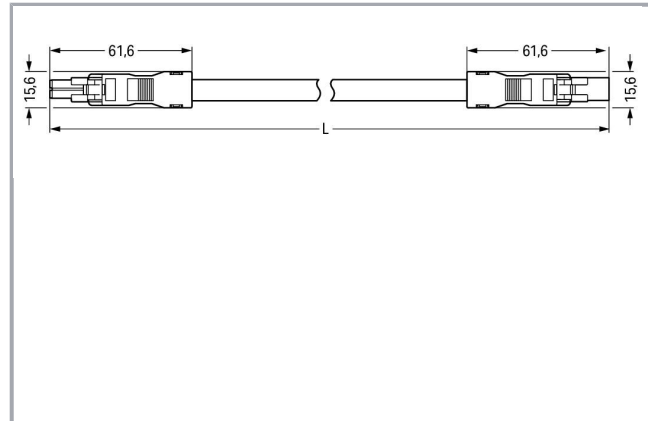

Fișă tehnică | Număr articol: 891-8992/005-205

pre-assembled interconnecting cable; Eca; Socket/plug; 2-pole; Cod. B;
Control cable 2 x 1.0 mm²; 2 m; 1,00 mm²; light green

www.wago.com/891-8992/005-205

Descriere articol

- Protected against mismatching and maintenance-free
- Compact design with 4.4 mm pole spacing
- Components can be clearly printed on and color-coded to meet custom requirements

Note:

Cables with a different fire class can be found in the eShop.

Approvals per UL 1977

Rated voltage UL 1977	600 V
Rated current UL 1977	14 A

Connection data

Pole No.	2
Total number of potentials	2
Conductor preparation	tip-bonded
Sheathed cable diameter	5,9 ... 7,5 mm
Wire cross-section	1 mm ²
Connection type	Socket - Plug

Geometrical Data

Pin spacing	4,4 mm / 0.173 inch
Total length	2 m

Mechanical data

Coding	B
Mating force of a plug-in connection	approx. 20 ... 70 N (depending on pole number)
Retention force of a plug-in connection	when locked: > 80N
Unmating force of a plug-in connection	when unlocked: approx. 20 ... 70 N (depending on pole number)
Number of mating cycles	200, without resistive load 100, with resistive load $I_N = 16$ A, tested (1.5 mm ² /16 AWG)
Connection type	Socket - Plug
Type of pre-assembled cable	Interconnecting cable
Cable type	Control line 2 x 1