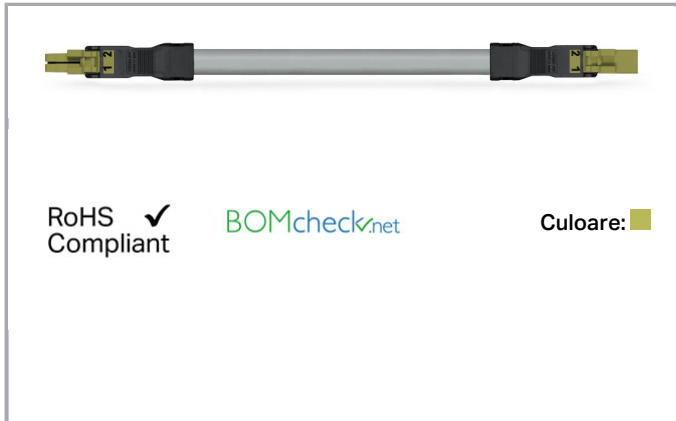

Fișă tehnică | Număr articol: 891-8992/005-205

pre-assembled interconnecting cable; Eca; Socket/plug; 2-pole; Cod. B;
Control cable 2 x 1.0 mm²; 2 m; 1,00 mm²; light green

www.wago.com/891-8992/005-205

Descriere articol

- Protected against mismatching and maintenance-free
- Compact design with 4.4 mm pole spacing
- Components can be clearly printed on and color-coded to meet custom requirements

Note:

Cables with a different fire class can be found in the eShop.

Note on mismatching protection:

All WINSTA[®] components are 100% protected against mismatching when:

- plugging different numbers of poles
- plugging while rotated 180
- plugging while laterally staggered
- plugging one pole