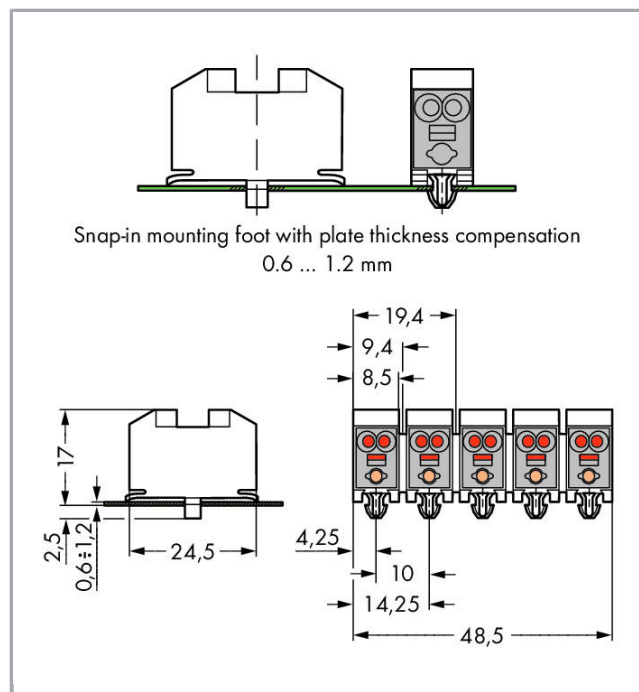

Fișă tehnică | Număr articol: 272-135
Power supply connector; 1,50 mm²; white

www.wago.com/272-135

Date

Electrical data

Ratings per IEC/EN 60664-1

Rated voltage (III/2)	400 V
Rated surge voltage (III/2)	4 kV
Rated current	18 A
Legend (ratings)	(III / 2) ≙ Overvoltage category III / Pollution degree 2

Approvals per UL 1059

Approvals per	UL 1059
---------------	---------

Connection data

Connection technology	PUSH WIRE®
Strip length	8 ... 9 mm / 0.31 ... 0.35 inch

Supus modificărilor.

WAGO Kontakttechnik GmbH & Co. KG
/Representative Office Romania
Sos. Pipera-Tunari nr. 1/1
building 1, 2nd floor | 077190 Voluntari, Ilfov
Tel.: +40-(0)31 421 85 68 | Email: info-RO@wago.com

Geometrical Data

Width	48,5 mm / 1.909 inch
Height	19,5 mm / 0.767 inch
Depth	24,5 mm / 0.965 inch

Material Data

Color	white
Fire load	0,27 MJ
Weight	15,9 g

Commercial data

Product Group	8 (Misc. Chassis Mount Blocks)
Packaging type	bag
Country of origin	DE
GTIN	4044918430128
Customs tariff number	85369010000