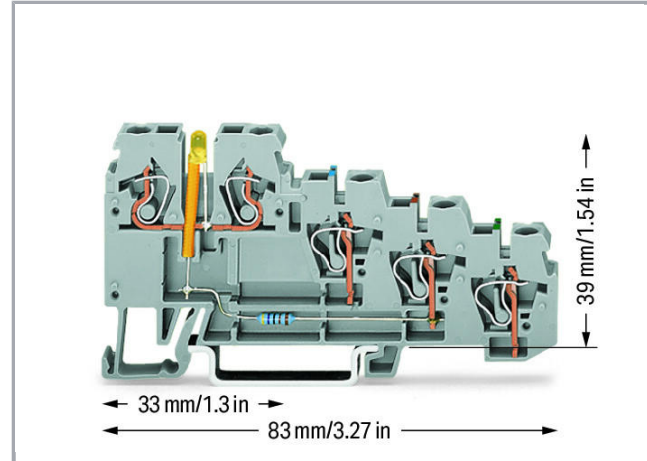

Fișă tehnică | Număr articol: 270-570/281-507

4-conductor sensor terminal block; LED (yellow); for NPN-(low-side) switching sensors; 2.5 mm²; CAGE CLAMP®; 2,50 mm²; gray

www.wago.com/270-570/281-507

Descriere articol

Aveți întrebări despre produsele noastre?

Vă stăm la dispoziție pentru preluarea apelului la +40 (0) 31 421 85 68.

**Date****Electrical data**

Voltage type 1	DC
Nominal voltage	24 V

Connection data

Connection technology	CAGE CLAMP®
Actuation type	Operating tool
Connectable conductor materials	Copper
Solid conductor	0.08 ... 2.5 mm ² / 28 ... 12 AWG
Fine-stranded conductor	0.08 ... 2.5 mm ² / 28 ... 12 AWG
Strip length	6 ... 7 mm / 0.24 ... 0.28 inch
Total number of connection points	5
Total number of potentials	4
Number of levels	4
Wiring type	Front-entry wiring
Note (conductor cross-section)	12 AWG: THHN, THWN

Geometrical Data

Width	5 mm / 0.197 inch
Height from upper-edge of DIN-rail	39 mm / 1.535 inch
Depth	83 mm / 3.268 inch

Mechanical data

Design	horizontal
Mounting type	DIN-35 rail
Marking level	Side marking