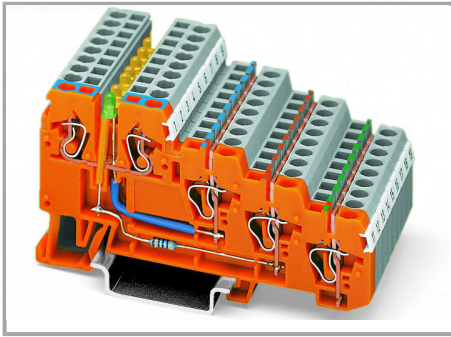

Terminal block assembly:

Sensor LED terminal blocks

Supus modificărilor.