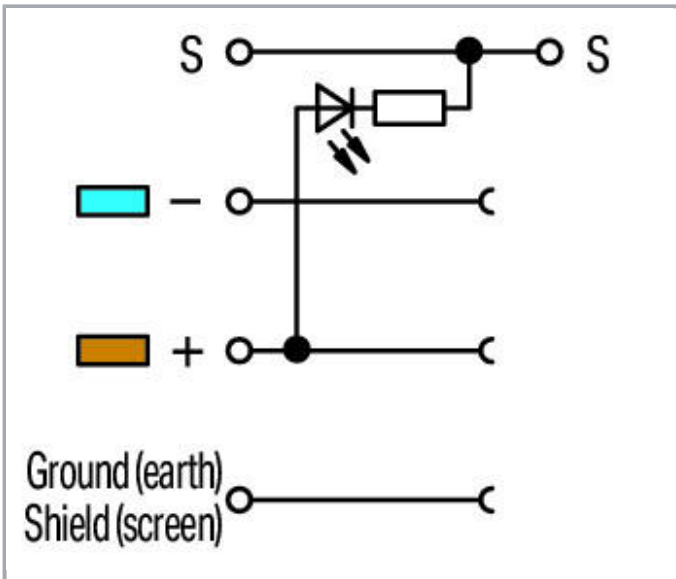

Fișă tehnică | Număr articol: 270-570/281-507

4-conductor sensor terminal block; LED (yellow); for NPN-(low-side) switching sensors; 2.5 mm²; CAGE CLAMP®; 2,50 mm²; gray

www.wago.com/270-570/281-507

Descriere articol

Aveți întrebări despre produsele noastre?

Vă stăm la dispoziție pentru preluarea apelului la +40 (0) 31 421 85 68.

**Date****Electrical data**

Voltage type 1	DC
Nominal voltage	24 V

Connection data

Connection technology	CAGE CLAMP®
Actuation type	Operating tool
Connectable conductor materials	Copper
Solid conductor	0.08 ... 2.5 mm ² / 28 ... 12 AWG
Fine-stranded conductor	0.08 ... 2.5 mm ² / 28 ... 12 AWG
Strip length	6 ... 7 mm / 0.24 ... 0.28 inch
Total number of connection points	5
Total number of potentials	4
Number of levels	4
Wiring type	Front-entry wiring
Note (conductor cross-section)	12 AWG: THHN, THWN