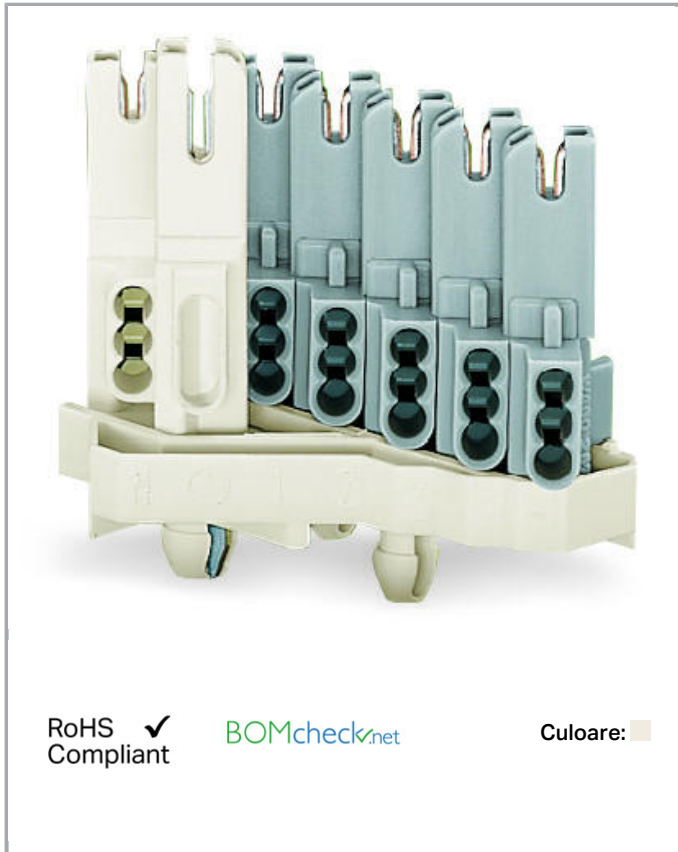

Fișă tehnică | Număr articol: 267-174

Female connector; with direct ground contact; 4-pole; 1,00 mm²; white

www.wago.com/267-174

Supus modificărilor.

WAGO Kontakttechnik GmbH & Co. KG
/Representative Office Romania
Sos. Pipera-Tunari nr. 1/1
building 1, 2nd floor | 077190 Voluntari, Ilfov
Tel.: +40-(0)31 421 85 68 | Email: info-RO@wago.com

Drilled hole for direct ground contact must be free of varnish and oxide films.

Equipped with varnished metal plates upon request.

1) Diameter of drilled hole: 4.2 mm 2) Diameter of drilled hole: 5.2 mm Drilled hole for direct ground contact must be free of varnish and oxide films. Equipped with varnished metal plates upon request.