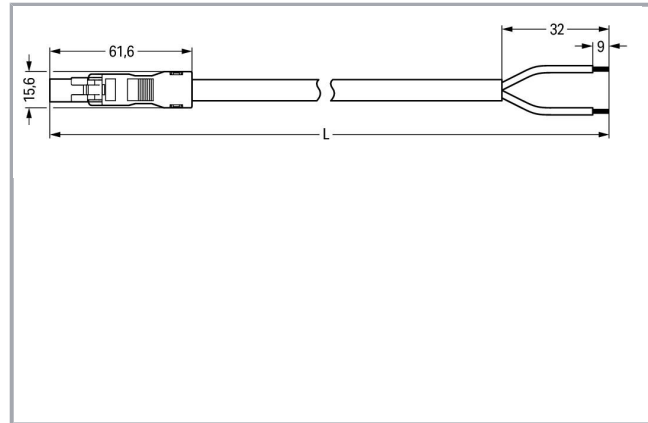

Fișă tehnică | Număr articol: 891-8282/216-801

pre-assembled connecting cable; B2ca; Plug/open-ended; 2-pole; Cod. I; 8 m; 1,50 mm²; blue

www.wago.com/891-8282/216-801

Descriere articol

- Protected against mismatching and maintenance-free
- Compact design with 4.4 mm pole spacing

Approvals per UL 1977

Rated voltage UL 1977	600 V
Rated current UL 1977	14 A

Connection data

Pole No.	2
Total number of potentials	2
Conductor preparation	tip-bonded
Sheathed cable diameter	6,8 ... 8,6 mm
Wire cross-section	1,5 mm ²
Strip length (outer insulation)	32 mm
Connection type	Plug - Free end

Geometrical Data

Pin spacing	4,4 mm / 0.173 inch
Total length	8 m

Mechanical data

Technologie	DALI
Coding	I
Mating force of a plug-in connection	approx. 20 ... 70 N (depending on pole number)
Retention force of a plug-in connection	when locked: > 80N
Unmating force of a plug-in connection	when unlocked: approx. 20 ... 70 N (depending on pole number)
Number of mating cycles	200, without resistive load 100, with resistive load $I_N = 16$ A, tested (1.5mm ² /AWG 16)
Connection type	Plug - Free end