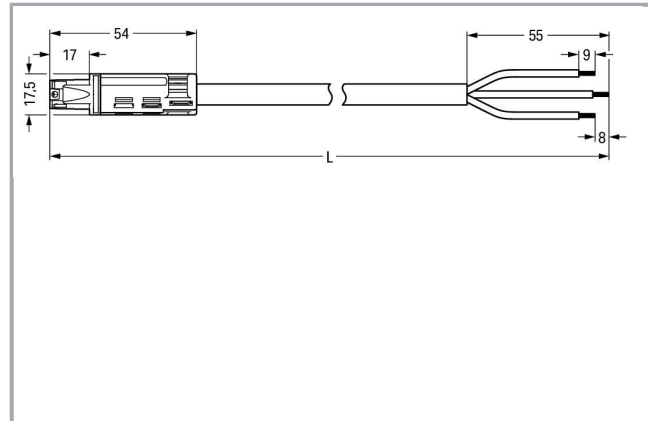

## Fișă tehnică | Număr articol: 774-9993/117-702

pre-assembled connecting cable; Eca; Socket/open-ended; 3-pole; Cod. A;  
H05Z1Z1-F 3G 2.5 mm<sup>2</sup>; 7 m; 2,50 mm<sup>2</sup>; white

[www.wago.com/774-9993/117-702](http://www.wago.com/774-9993/117-702)

### Descriere articol

- For round conduits and ducts
- 3- and 4-pole preassembled cables with 17.5 mm outer diameter for easy plug & play
- Plug-in integration into the electrical installation of hollow-wall boxes via adapter, for example