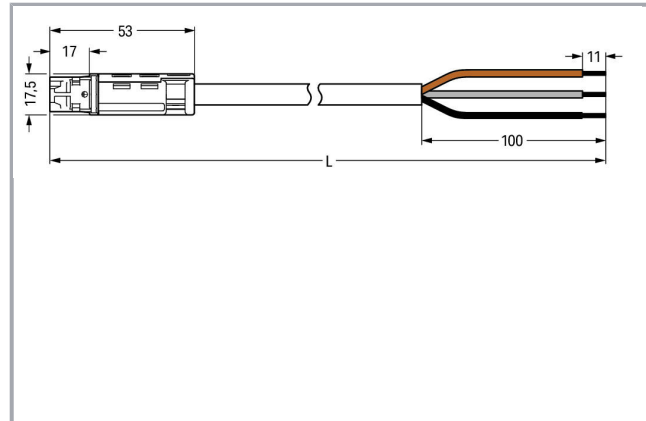

Fișă tehnică | Număr articol: 774-9973/216-405

pre-assembled connecting cable; Eca; Plug/open-ended; 3-pole; Cod. S; 4m;
1,50 mm²; brown

www.wago.com/774-9973/216-405

Descriere articol

- For round conduits and ducts
- 3- and 4-pole preassembled cables with 17.5 mm outer diameter for easy plug & play
- Plug-in integration into the electrical installation of hollow-wall boxes via adapter, for example

Note:

Cables with a different fire class can be found in the eShop.

Note on mismatching protection:

All WINSTA[®] components are 100% protected against mismatching when:

- plugging different numbers of poles
- plugging while incorrectly rotated
- plugging while laterally staggered

Connection data

Strip length	11 mm / 0.43 inch
Pole No.	3
Total number of potentials	3
Conductor preparation	tip-bonded
Sheathed cable diameter	7,4 ... 9,4 mm
Wire cross-section	1,5 mm ²
Strip length (outer insulation)	100 mm
Connection type	Plug - Free end