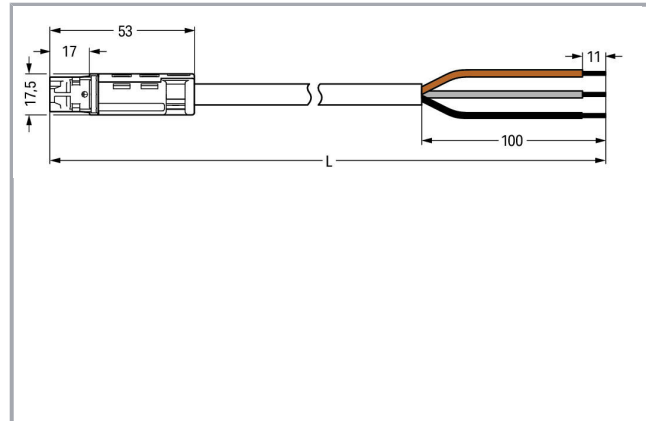

Fișă tehnică | Număr articol: 774-9973/216-305

pre-assembled connecting cable; Eca; Plug/open-ended; 3-pole; Cod. S; 3 m; 1,50 mm²; brown

www.wago.com/774-9973/216-305

Descriere articol

- For round conduits and ducts
- 3- and 4-pole preassembled cables with 17.5 mm outer diameter for easy plug & play
- Plug-in integration into the electrical installation of hollow-wall boxes via adapter, for example

Connection data

Strip length	11 mm / 0.43 inch
Pole No.	3
Total number of potentials	3
Conductor preparation	tip-bonded
Sheathed cable diameter	7,4 ... 9,4 mm
Wire cross-section	1,5 mm ²
Strip length (outer insulation)	100 mm
Connection type	Plug - Free end