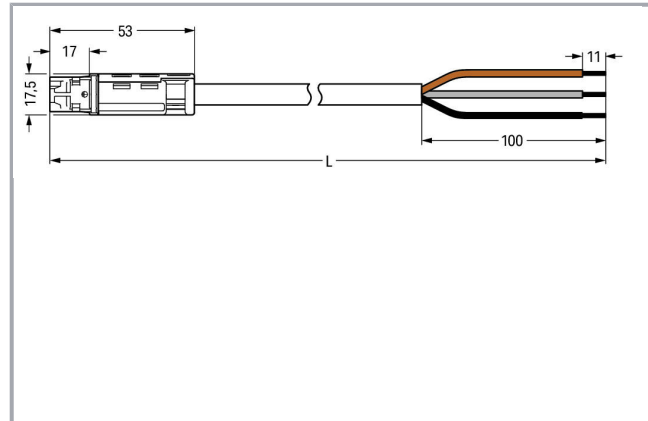

Fișă tehnică | Număr articol: 774-9973/206-605

pre-assembled connecting cable; Eca; Plug/open-ended; 3-pole; Cod. S;
H05VV-F 3 x 1.5 mm²; 6 m; 1,50 mm²; brown

www.wago.com/774-9973/206-605

Descriere articol

- For round conduits and ducts
- 3- and 4-pole preassembled cables with 17.5 mm outer diameter for easy plug & play
- Plug-in integration into the electrical installation of hollow-wall boxes via adapter, for example