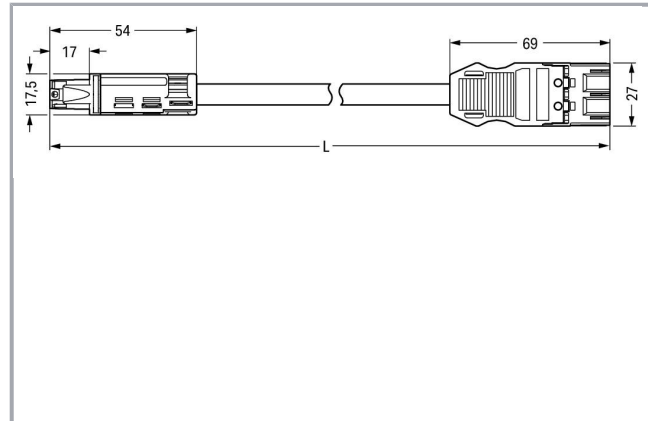

Fișă tehnică | Număr articol: 774-9973/1516-105

pre-assembled adapter cable; Eca; Socket/plug MIDI; 3-pole; Cod. S; 1 m;
1,50 mm²; brown

www.wago.com/774-9973/1516-105

Descriere articol

- For round conduits and ducts
- 3- and 4-pole preassembled cables with 17.5 mm outer diameter for easy plug & play
- Plug-in integration into the electrical installation of hollow-wall boxes via adapter, for example