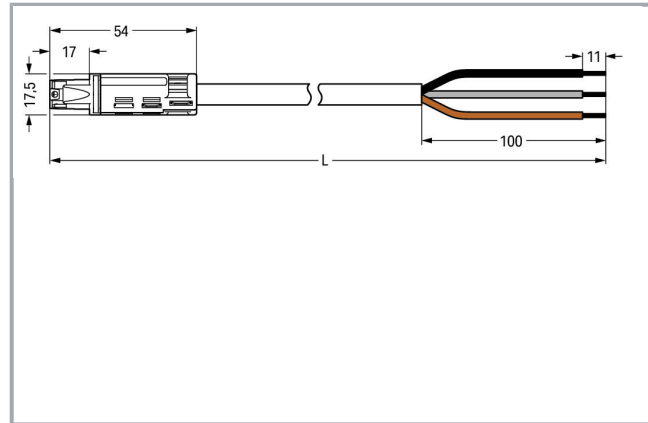

Fișă tehnică | Număr articol: 774-9973/116-405

pre-assembled connecting cable; Eca; Socket/open-ended; 3-pole; Cod. S;
4m; 1,50 mm²; brown

www.wago.com/774-9973/116-405

Descriere articol

- For round conduits and ducts
- 3- and 4-pole preassembled cables with 17.5 mm outer diameter for easy plug & play
- Plug-in integration into the electrical installation of hollow-wall boxes via adapter, for example

Connection data

Strip length	11 mm / 0.43 inch
Pole No.	3
Total number of potentials	3
Conductor preparation	tip-bonded
Sheathed cable diameter	7,4 ... 9,4 mm
Wire cross-section	1,5 mm ²
Strip length (outer insulation)	100 mm
Connection type	Socket - Free end