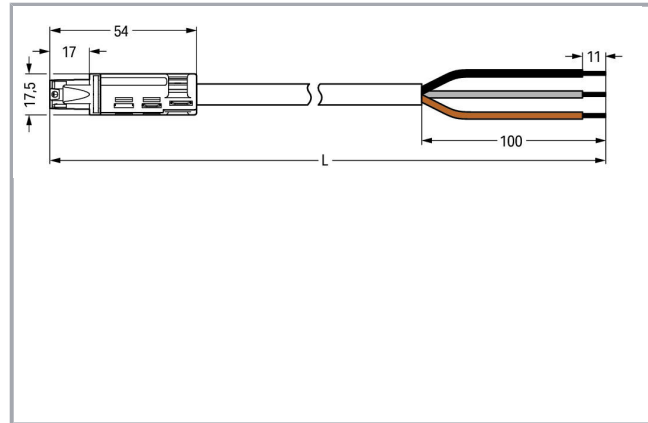

Fișă tehnică | Număr articol: 774-9973/116-205

pre-assembled connecting cable; Eca; Socket/open-ended; 3-pole; Cod. S;
2 m; 1,50 mm²; brown

www.wago.com/774-9973/116-205

Descriere articol

- For round conduits and ducts
- 3- and 4-pole preassembled cables with 17.5 mm outer diameter for easy plug & play
- Plug-in integration into the electrical installation of hollow-wall boxes via adapter, for example

Connection data

Strip length	11 mm / 0.43 inch
Pole No.	3
Total number of potentials	3
Conductor preparation	tip-bonded
Sheathed cable diameter	7,4 ... 9,4 mm
Wire cross-section	1,5 mm ²
Strip length (outer insulation)	100 mm
Connection type	Socket - Free end