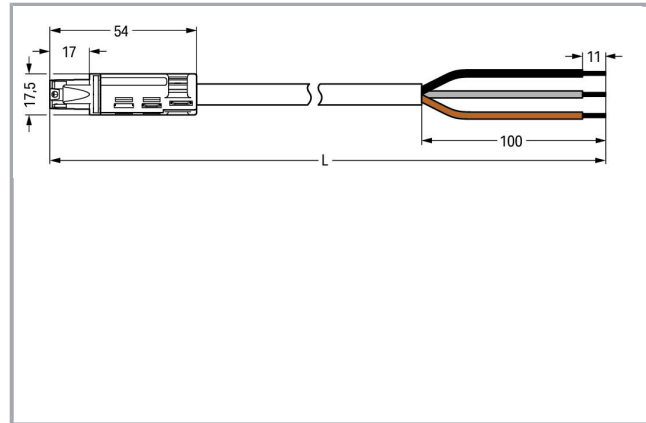

Fișă tehnică | Număr articol: 774-9973/106-205

pre-assembled connecting cable; Eca; Socket/open-ended; 3-pole; Cod. S;
H05VV-F 3 x 1.5 mm²; 2 m; 1,50 mm²; brown

www.wago.com/774-9973/106-205

Descriere articol

- For round conduits and ducts
- 3- and 4-pole preassembled cables with 17.5 mm outer diameter for easy plug & play
- Plug-in integration into the electrical installation of hollow-wall boxes via adapter, for example