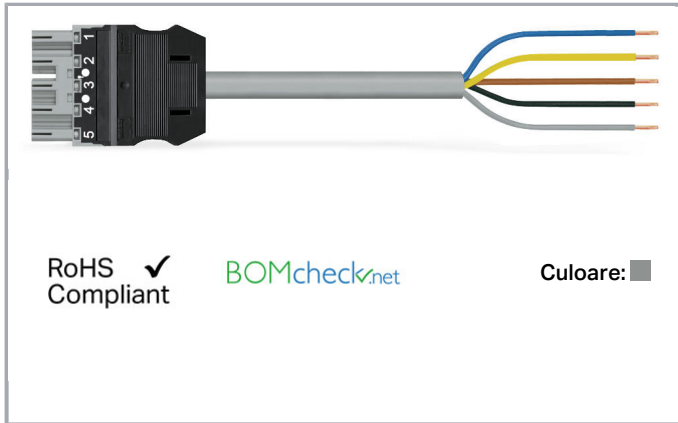

## Fișă tehnică | Număr articol: 771-9995/206-603

pre-assembled connecting cable; Eca; Plug/open-ended; 5-pole; Cod. B; 6 m; 1,50 mm<sup>2</sup>; gray

[www.wago.com/771-9995/206-603](http://www.wago.com/771-9995/206-603)