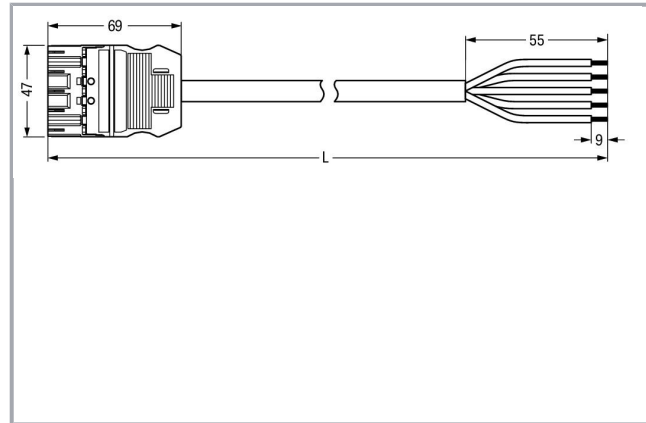

## Fișă tehnică | Număr articol: 771-9995/206-603

pre-assembled connecting cable; Eca; Plug/open-ended; 5-pole; Cod. B; 6 m; 1,50 mm<sup>2</sup>; gray

[www.wago.com/771-9995/206-603](http://www.wago.com/771-9995/206-603)

## Geometrical Data

Pin spacing	10 mm / 0.394 inch
Total length	6 m