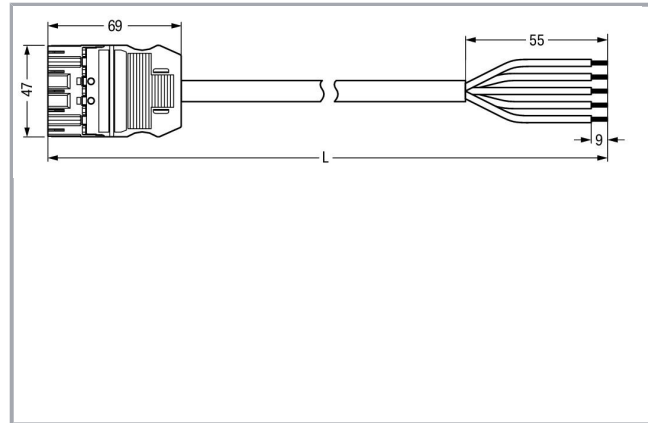

## Fișă tehnică | Număr articol: 771-9995/205-207

pre-assembled connecting cable; Eca; Plug/open-ended; 5-pole; Cod. B; 2 m; 1,00 mm<sup>2</sup>; pink

[www.wago.com/771-9995/205-207](http://www.wago.com/771-9995/205-207)

**Approvals per UL 1977**

Rated voltage UL 1977	600 V
Rated current UL 1977	23 A

**Connection data**

Strip length	9 mm / 0.35 inch
Pole No.	5
Total number of potentials	5
Conductor preparation	tip-bonded
Sheathed cable diameter	7,8 ... 9,3 mm
Wire cross-section	1 mm <sup>2</sup>
Strip length (outer insulation)	55 mm
Connection type	Plug - Free end