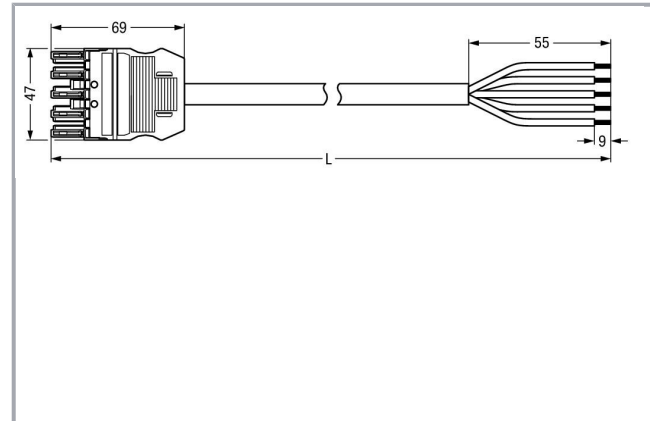

## Fișă tehnică | Număr articol: 771-9995/106-803

pre-assembled connecting cable; Eca; Socket/open-ended; 5-pole; Cod. B;  
8 m; 1,50 mm<sup>2</sup>; gray

[www.wago.com/771-9995/106-803](http://www.wago.com/771-9995/106-803)

## Geometrical Data

Pin spacing	10 mm / 0.394 inch
Total length	8 m