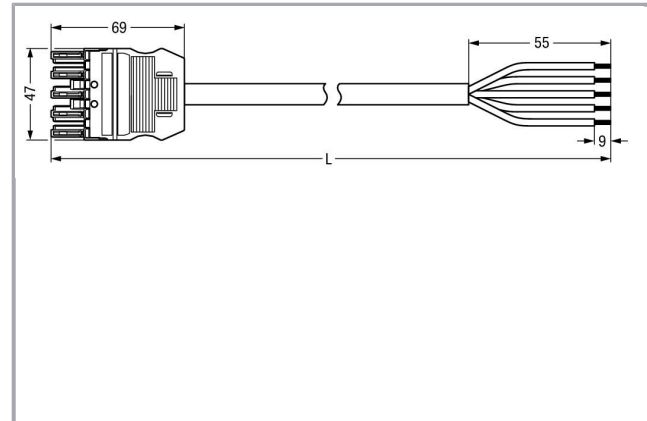

## Fișă tehnică | Număr articol: 771-9995/106-603

pre-assembled connecting cable; Eca; Socket/open-ended; 5-pole; Cod. B;  
6 m; 1,50 mm<sup>2</sup>; gray

[www.wago.com/771-9995/106-603](http://www.wago.com/771-9995/106-603)

### Geometrical Data

Pin spacing	10 mm / 0.394 inch
Total length	6 m