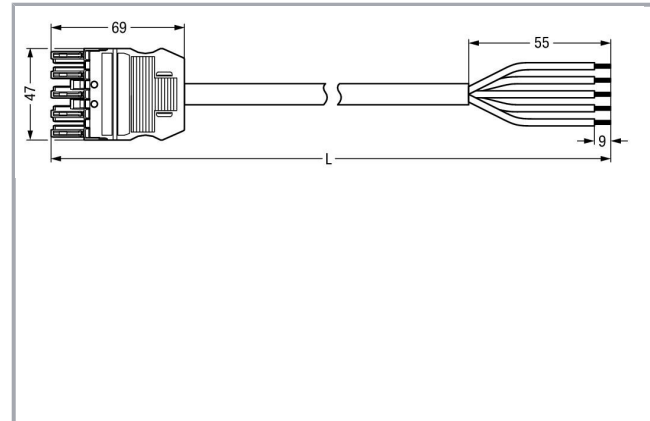

## Fișă tehnică | Număr articol: 771-9995/106-107

pre-assembled connecting cable; Eca; Socket/open-ended; 5-pole; Cod. B;  
1 m; 1,50 mm<sup>2</sup>; pink

[www.wago.com/771-9995/106-107](http://www.wago.com/771-9995/106-107)