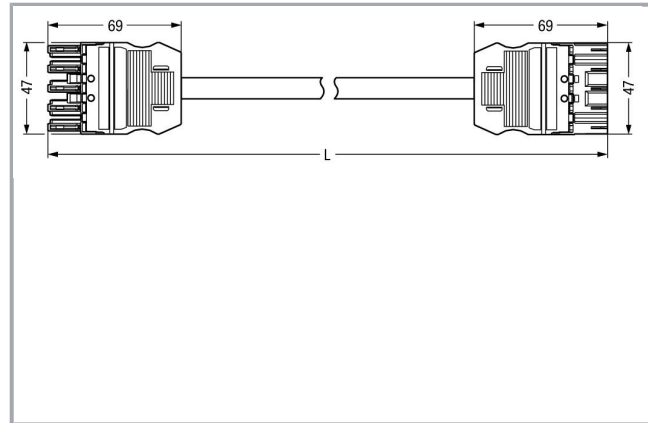

## Fișă tehnică | Număr articol: 771-9995/006-805

pre-assembled interconnecting cable; Eca; Socket/plug; 5-pole; Cod. B; 8 m;  
1,50 mm<sup>2</sup>; light green

[www.wago.com/771-9995/006-805](http://www.wago.com/771-9995/006-805)