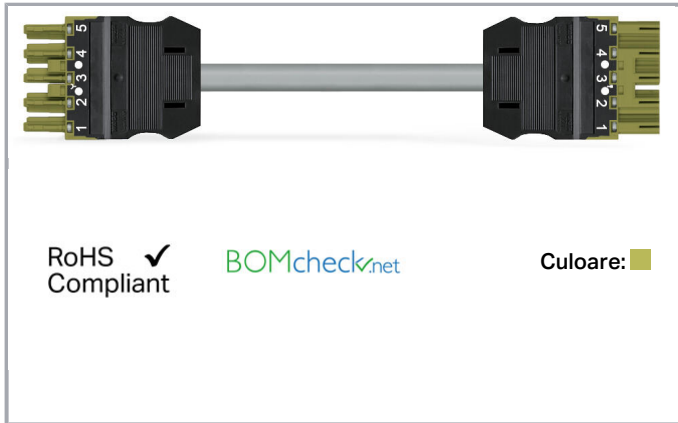

## Fișă tehnică | Număr articol: 771-9995/006-805

pre-assembled interconnecting cable; Eca; Socket/plug; 5-pole; Cod. B; 8 m;  
1,50 mm<sup>2</sup>; light green

[www.wago.com/771-9995/006-805](http://www.wago.com/771-9995/006-805)