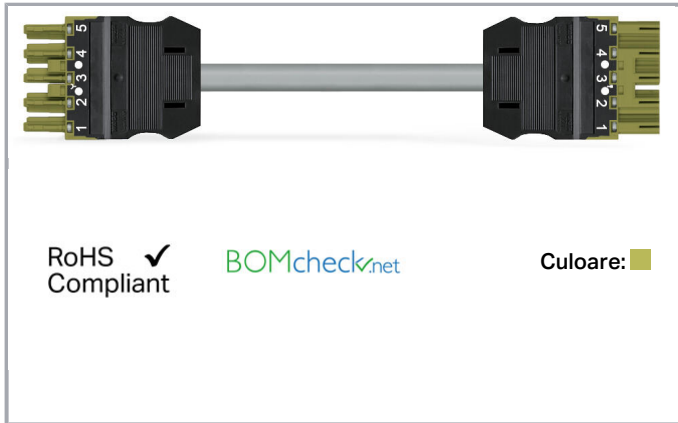

## Fișă tehnică | Număr articol: 771-9995/006-705

pre-assembled interconnecting cable; Eca; Socket/plug; 5-pole; Cod. B; 7 m;  
1,50 mm<sup>2</sup>; light green

[www.wago.com/771-9995/006-705](http://www.wago.com/771-9995/006-705)