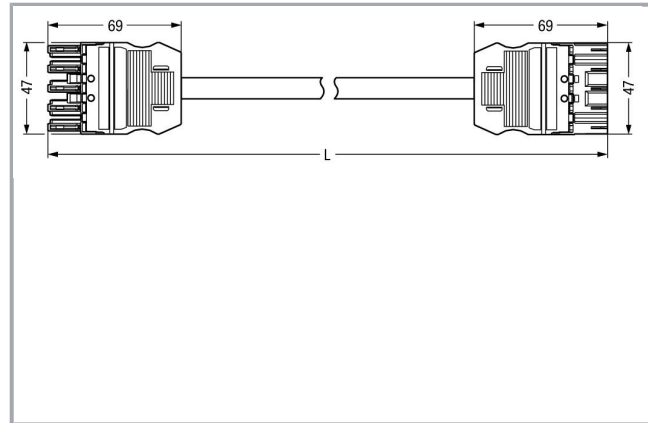

## Fișă tehnică | Număr articol: 771-9995/006-705

pre-assembled interconnecting cable; Eca; Socket/plug; 5-pole; Cod. B; 7 m;  
1,50 mm<sup>2</sup>; light green

[www.wago.com/771-9995/006-705](http://www.wago.com/771-9995/006-705)

### Geometrical Data

Pin spacing	10 mm / 0.394 inch
Total length	7 m