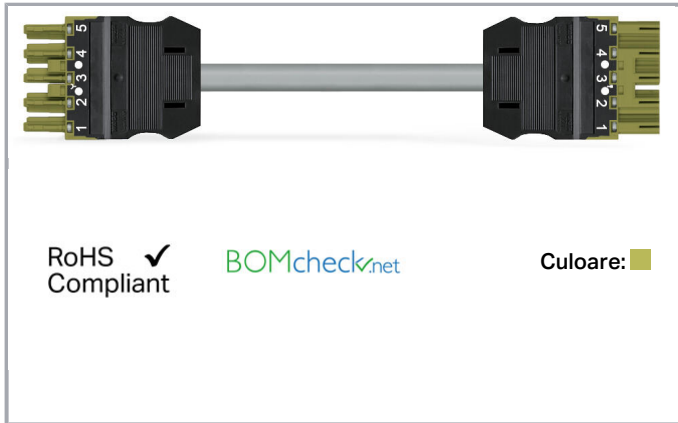

## Fișă tehnică | Număr articol: 771-9995/006-305

pre-assembled interconnecting cable; Eca; Socket/plug; 5-pole; Cod. B; 3 m;  
1,50 mm<sup>2</sup>; light green

[www.wago.com/771-9995/006-305](http://www.wago.com/771-9995/006-305)