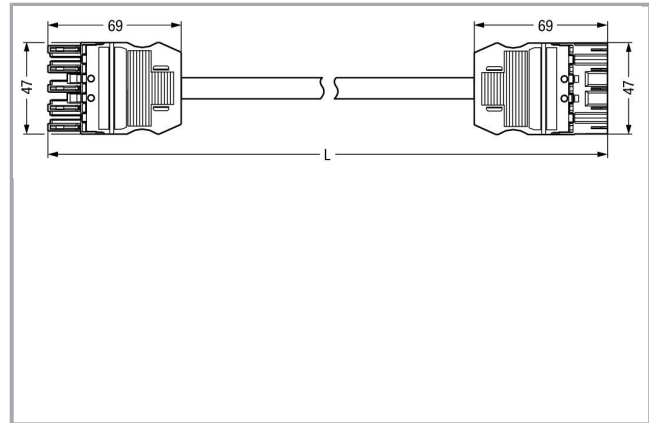

## Fișă tehnică | Număr articol: 771-9995/006-305

pre-assembled interconnecting cable; Eca; Socket/plug; 5-pole; Cod. B; 3 m;  
1,50 mm<sup>2</sup>; light green

[www.wago.com/771-9995/006-305](http://www.wago.com/771-9995/006-305)

## Geometrical Data

Pin spacing	10 mm / 0.394 inch
Total length	3 m