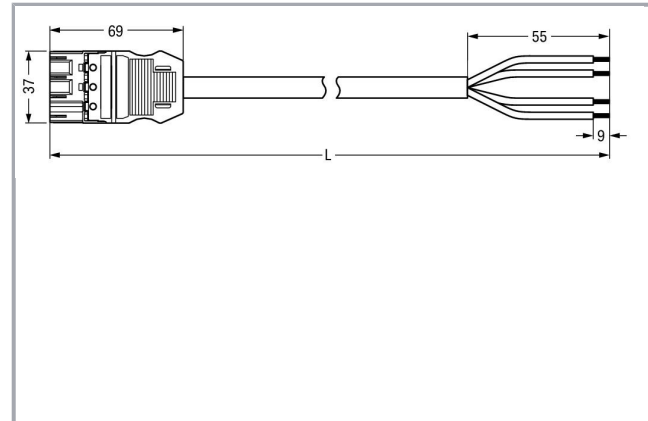

## Fișă tehnică | Număr articol: 771-9994/205-503

pre-assembled connecting cable; Eca; Plug/open-ended; 4-pole; Cod. B;  
Control cable 4 x 1.0 mm<sup>2</sup>; 5 m; 1,00 mm<sup>2</sup>; gray

[www.wago.com/771-9994/205-503](http://www.wago.com/771-9994/205-503)

**Approvals per UL 1977**

Rated voltage UL 1977	600 V
Rated current UL 1977	23 A

**Connection data**

Strip length	9 mm / 0.35 inch
Pole No.	4
Total number of potentials	4
Conductor preparation	tip-bonded
Sheathed cable diameter	7,1 ... 9 mm
Wire cross-section	1 mm <sup>2</sup>
Strip length (outer insulation)	55 mm
Connection type	Plug - Free end