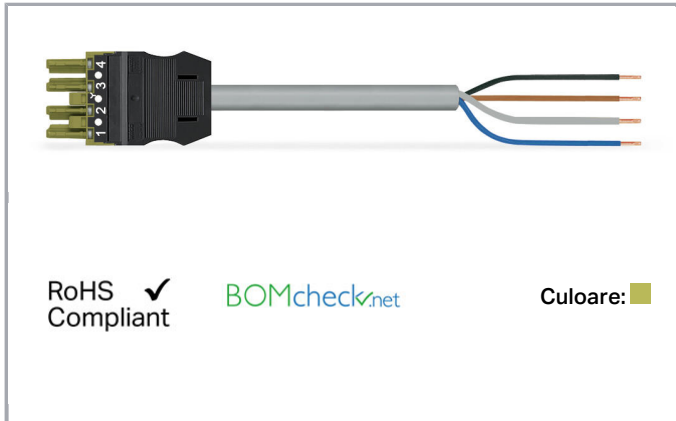

## Fișă tehnică | Număr articol: 771-9994/105-705

pre-assembled connecting cable; Eca; Socket/open-ended; 4-pole; Cod. B;  
Control cable 4 x 1.0 mm<sup>2</sup>; 7 m; 1,00 mm<sup>2</sup>; light green

[www.wago.com/771-9994/105-705](http://www.wago.com/771-9994/105-705)