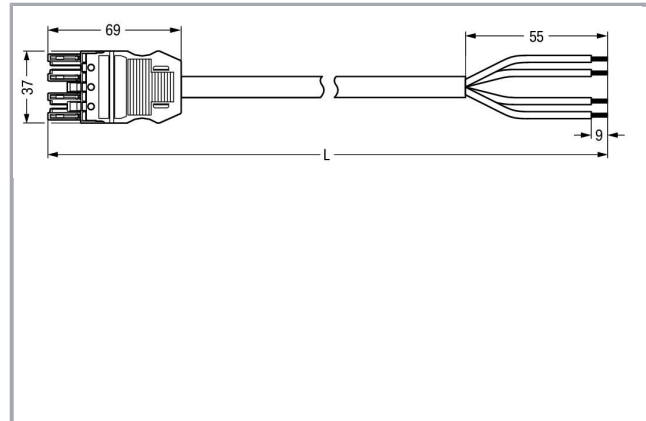

## Fișă tehnică | Număr articol: 771-9994/105-705

pre-assembled connecting cable; Eca; Socket/open-ended; 4-pole; Cod. B;  
Control cable 4 x 1.0 mm<sup>2</sup>; 7 m; 1,00 mm<sup>2</sup>; light green

[www.wago.com/771-9994/105-705](http://www.wago.com/771-9994/105-705)