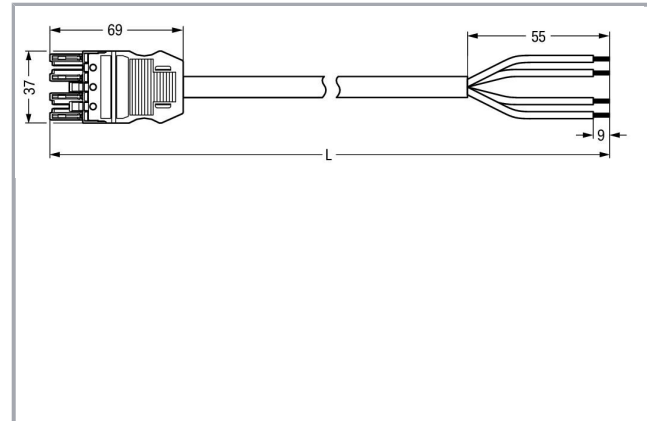

Descriere articol

- Protected against mismatching and maintenance-free
- Additional variable coding is possible
- Components can be clearly printed on and color-coded to meet custom requirements

Note:

Cables with a different fire class can be found in the eShop.

Note on mismatching protection:

All WINSTA® components are 100% protected against mismatching when:

1. plugging different numbers of poles
2. plugging while rotated 180
3. plugging while laterally staggered
4. plugging one pole

Safety information 1:

Application note for the U.S. market (USR): Some versions may also be used for current interruption in accordance with the UL certificate in select applications with currents below 16 A and voltages up to 600 V. For further information, please contact your local sales office.

Date

Electrical data

Note on Contact Resistance

approx. 1 mΩ of contact resistance approx. 0.25 mΩ contact transition plug/socket

Supus modificărilor.

WAGO Kontakttechnik GmbH & Co. KG
/Representative Office Romania
Sos. Pipera-Tunari nr. 1/1
building 1, 2nd floor | 077190 Voluntari, Ilfov
Tel.: +40-(0)31 421 85 68 | Email: info-RO@wago.com

Aveți întrebări despre produsele noastre?
Vă stăm la dispoziție pentru preluarea apelului la +40 (0) 31 421 85 68.