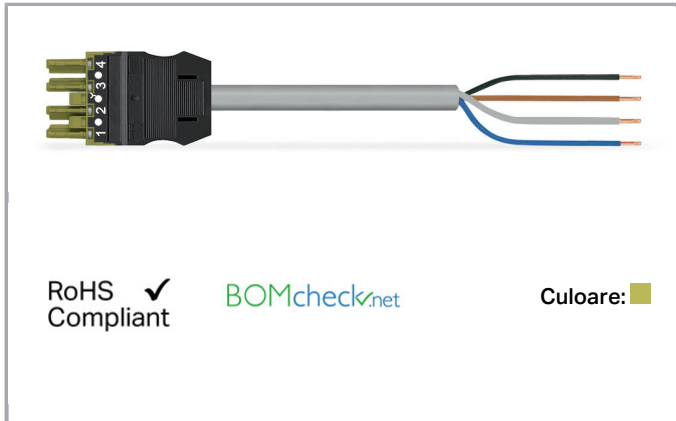

## Fișă tehnică | Număr articol: 771-9994/105-405

pre-assembled connecting cable; Eca; Socket/open-ended; 4-pole; Cod. B;  
Control cable 4 x 1.0 mm<sup>2</sup>; 4m; 1,00 mm<sup>2</sup>; light green

[www.wago.com/771-9994/105-405](http://www.wago.com/771-9994/105-405)