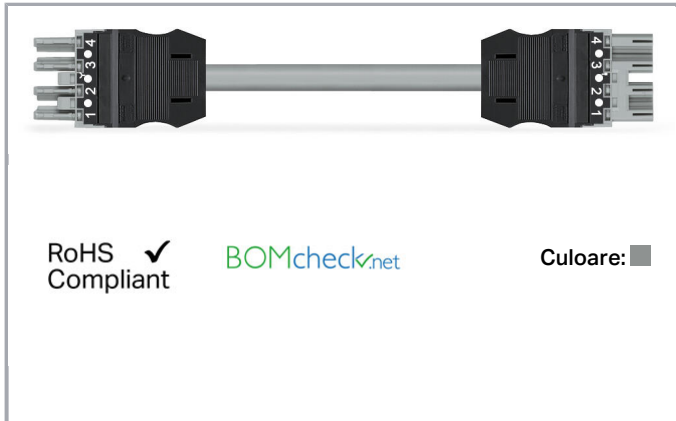

## Fișă tehnică | Număr articol: 771-9994/006-403

pre-assembled interconnecting cable; Eca; Socket/plug; 4-pole; Cod. B;  
Control cable 4 x 1.5 mm<sup>2</sup>; 4m; 1,50 mm<sup>2</sup>; gray

[www.wago.com/771-9994/006-403](http://www.wago.com/771-9994/006-403)