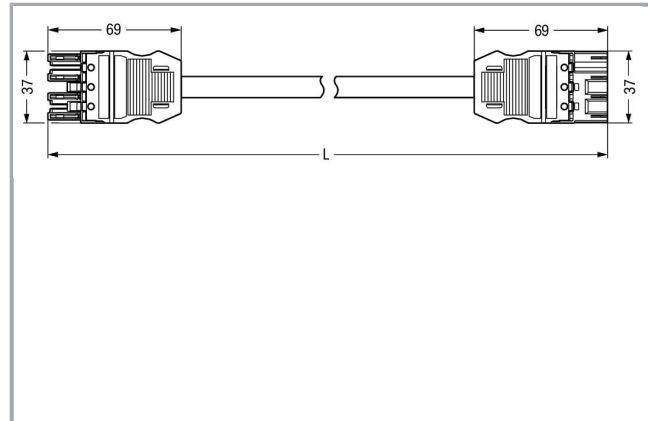

## Fișă tehnică | Număr articol: 771-9994/006-403

pre-assembled interconnecting cable; Eca; Socket/plug; 4-pole; Cod. B;  
Control cable 4 x 1.5 mm<sup>2</sup>; 4m; 1,50 mm<sup>2</sup>; gray

[www.wago.com/771-9994/006-403](http://www.wago.com/771-9994/006-403)

### Geometrical Data

Pin spacing	10 mm / 0.394 inch
Total length	4 m