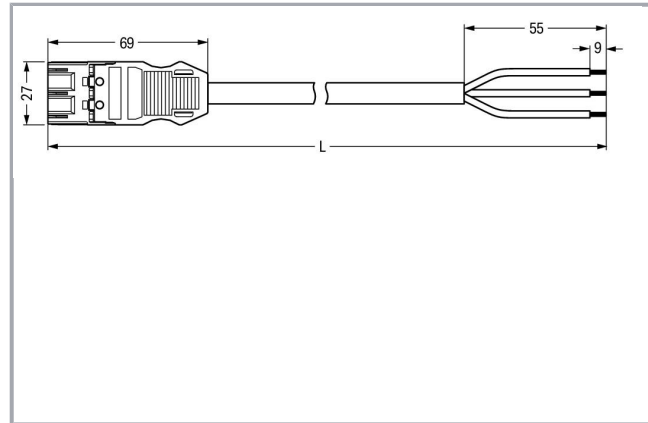

## Fișă tehnică | Număr articol: 771-9993/206-705

pre-assembled connecting cable; Eca; Plug/open-ended; 3-pole; Cod. B;  
H05VV-F 3 x 1.5 mm<sup>2</sup>; 7 m; 1,50 mm<sup>2</sup>; light green

[www.wago.com/771-9993/206-705](http://www.wago.com/771-9993/206-705)

### Geometrical Data

Pin spacing	10 mm / 0.394 inch
Total length	7 m