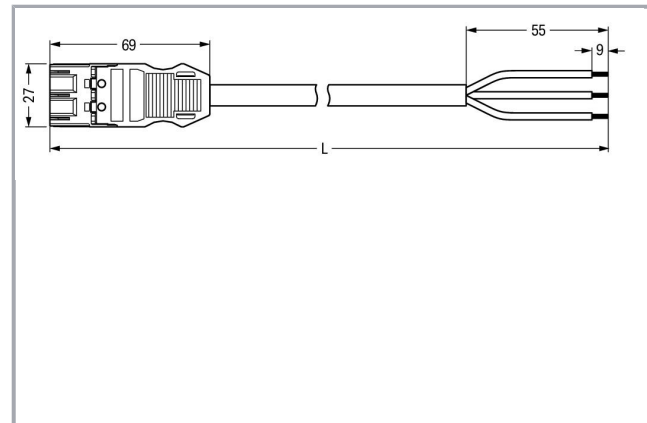

Fișă tehnică | Număr articol: 771-9993/206-407

pre-assembled connecting cable; Eca; Plug/open-ended; 3-pole; Cod. B; 4m;
1,50 mm²; pink

www.wago.com/771-9993/206-407

Descriere articol

- Protected against mismatching and maintenance-free
- Additional variable coding is possible
- Components can be clearly printed on and color-coded to meet custom requirements