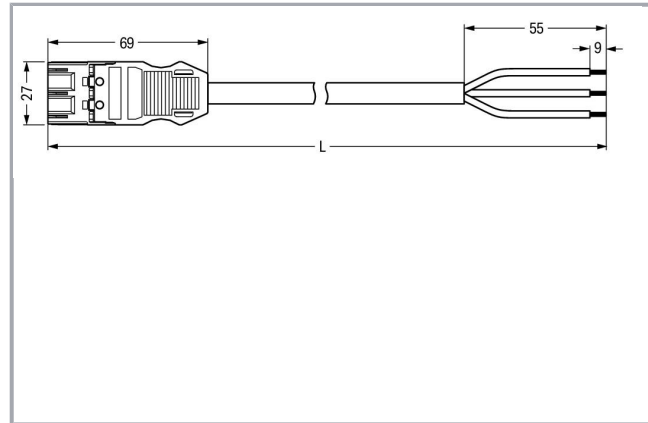

## Fișă tehnică | Număr articol: 771-9993/206-405

pre-assembled connecting cable; Eca; Plug/open-ended; 3-pole; Cod. B;  
H05VV-F 3 x 1.5 mm<sup>2</sup>; 4m; 1,50 mm<sup>2</sup>; light green

[www.wago.com/771-9993/206-405](http://www.wago.com/771-9993/206-405)