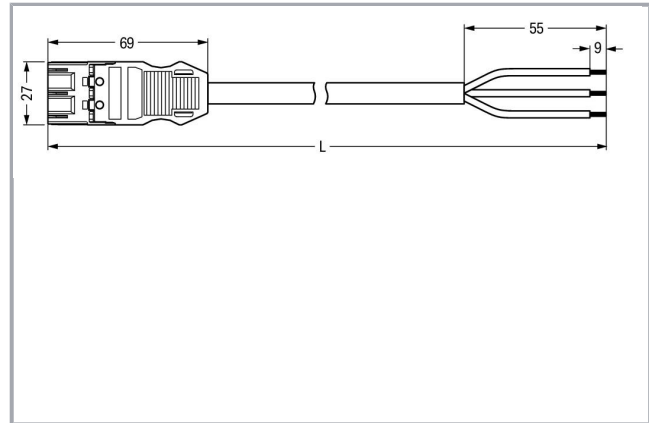

## Fișă tehnică | Număr articol: 771-9993/205-807

pre-assembled connecting cable; Eca; Plug/open-ended; 3-pole; Cod. B; 8 m; 1,00 mm<sup>2</sup>; pink

[www.wago.com/771-9993/205-807](http://www.wago.com/771-9993/205-807)