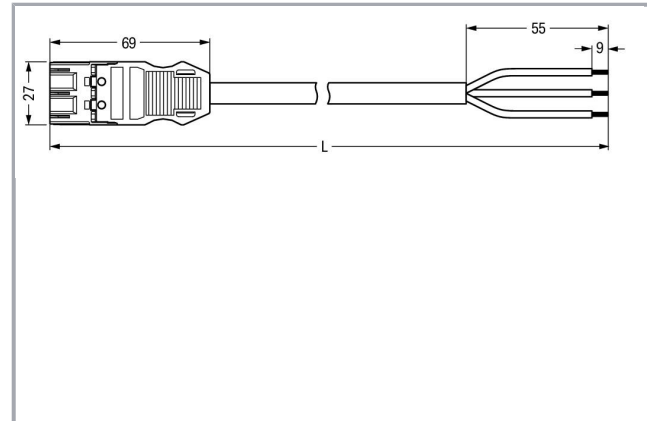

## Fișă tehnică | Număr articol: 771-9993/205-703

pre-assembled connecting cable; Eca; Plug/open-ended; 3-pole; Cod. B;  
H05VV-F 3 x 1.0 mm<sup>2</sup>; 7 m; 1,00 mm<sup>2</sup>; gray

[www.wago.com/771-9993/205-703](http://www.wago.com/771-9993/205-703)