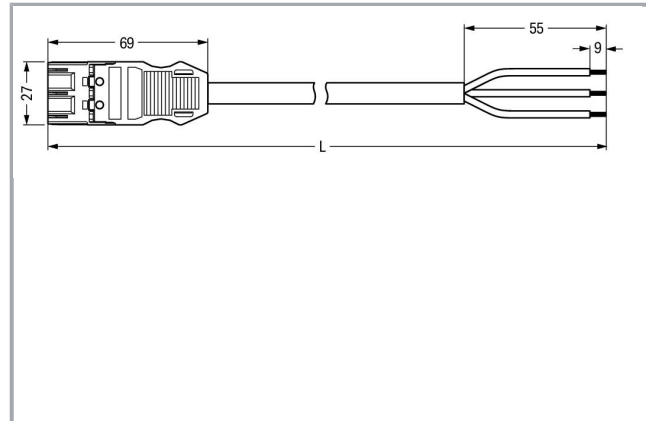

## Fișă tehnică | Număr articol: 771-9993/205-603

pre-assembled connecting cable; Eca; Plug/open-ended; 3-pole; Cod. B;  
H05VV-F 3 x 1.0 mm<sup>2</sup>; 6 m; 1,00 mm<sup>2</sup>; gray

[www.wago.com/771-9993/205-603](http://www.wago.com/771-9993/205-603)

### Geometrical Data

Pin spacing	10 mm / 0.394 inch
Total length	6 m